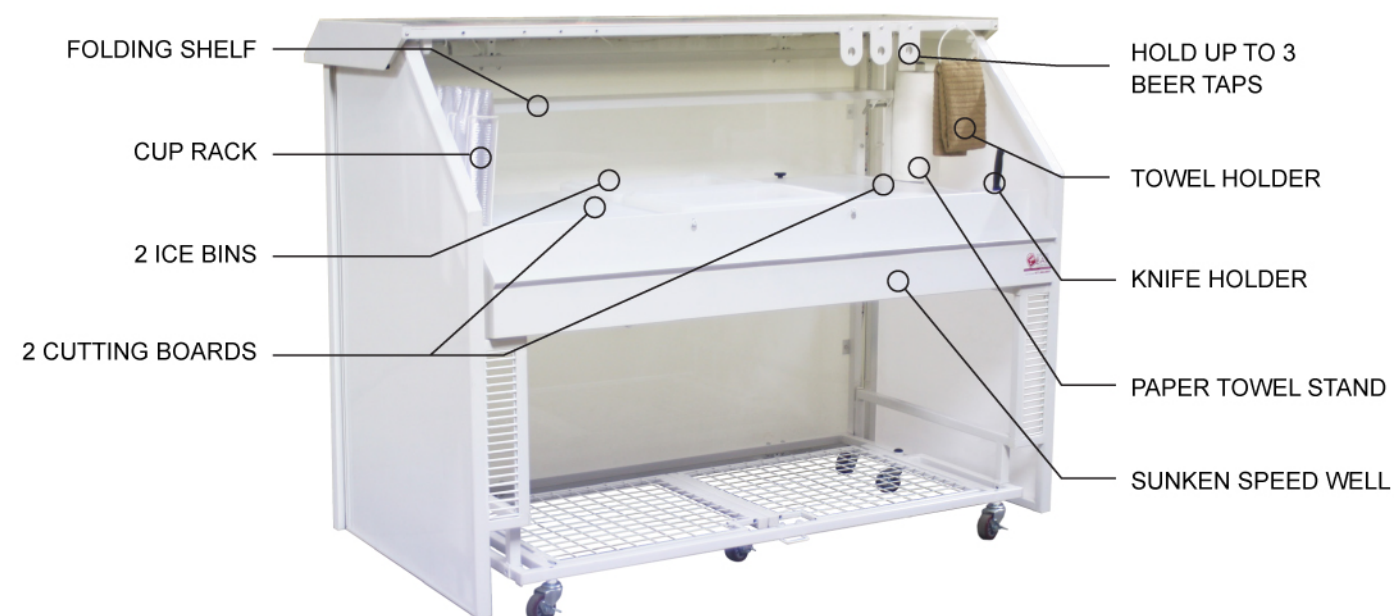

## Professional Portable Bar

[Watch Product Tour Video](#)

## Standard Portable Bar

[Watch Product Tour Video](#)

## Compact Bar

[Watch Product Tour Video](#)

Finish	Glossy white finish	Stylish black finish	Stylish black finish
Includes	Cup Rack, Mount Up To 3 Beer Taps, Towel Holder, Paper Towel Stand, and Knife Holder, Folding Shelf, Ice Bins, Cutting Boards, Sunken Speed Well, and Hidden Casters	Folding Shelf, Ice Bins, Cutting Boards, Sunken Speed Well, and Hidden Casters	Ice Bin, Cutting Board, Sunken Speed Well, and Hidden Casters
Bottom Storage	Foldable grid shelving	Open storage space	Foldable Grid Shelving
LED Lights	Available	Available	Available
Custom Graphics	Available	Available	Available
Set Up Time	Less than 2 minutes	5 minutes	90 seconds
Dimensions	65" Wide x 49" Tall x 35" Deep	63" Wide x 49" Tall x 32" Deep	40" Wide x 50" Tall x 24" Deep
Dimensions When Folded	65" Wide x 58" Tall x 14" Deep	63" Wide x 51" Tall x 16" Deep	40" Wide x 50" Tall x 7" Deep
Weight	270 lbs	170 lbs	70 lbs