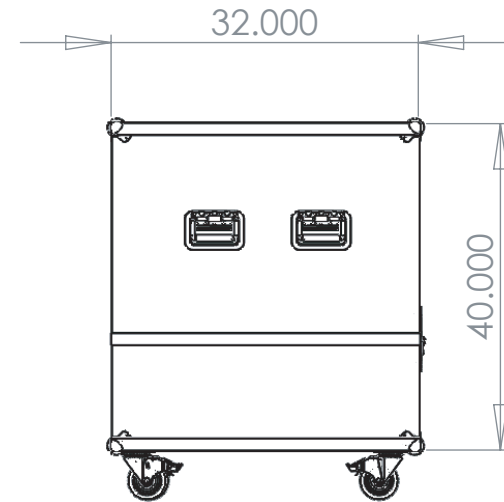

FLASH BAR ROAD CASE

32"W x 40"H x 55"L

** Note: Dimensions are approximate; they have been rounded to nearest whole numbers.