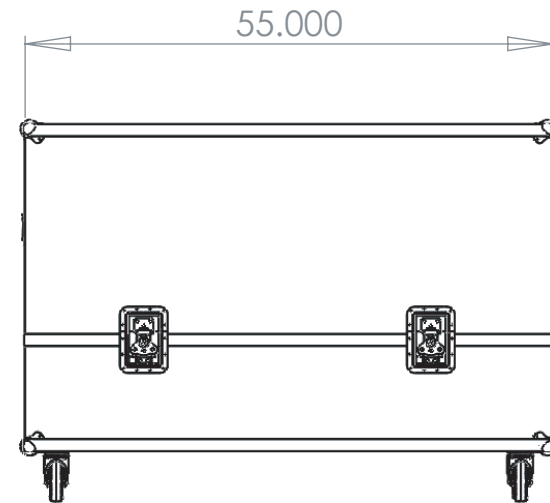

FLASH BAR ROAD CASE

32"W x 40"H x 55"L

** Note: Dimensions are approximate; they have been rounded to nearest whole numbers.