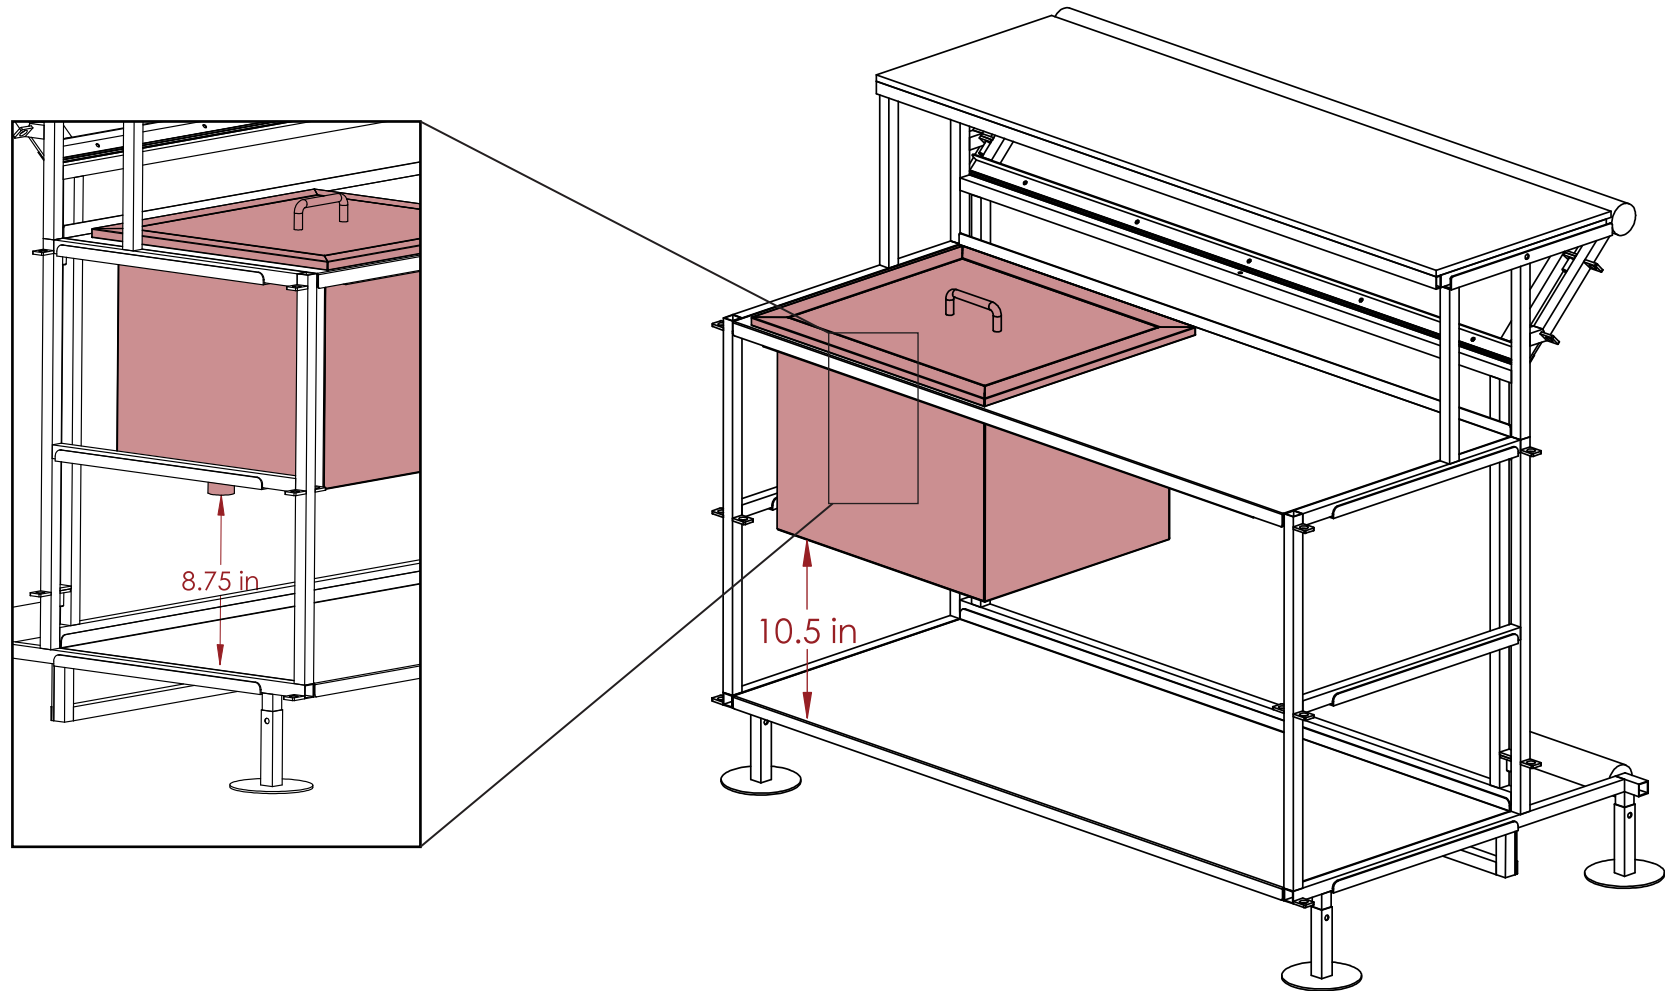

## Deep Ice Bin

# Fully compatible with Straight Segment

Capacity: 35 lbs of Ice