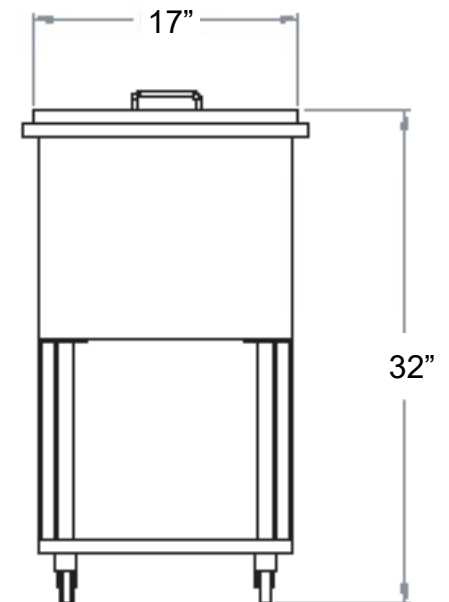

## Under Bar Ice Bin

Interior Ice Basin Dimension (usable space for ice): 11"H x 14.25" D x 38" W

**\*\* Note: Dimensions are approximate; they have been rounded to nearest whole numbers.**