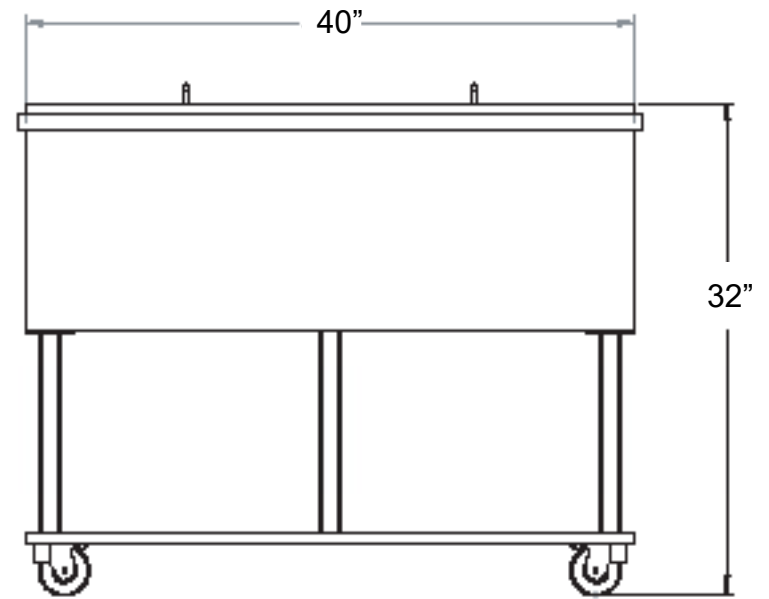

## Under Bar Ice Bin

Interior Ice Basin Dimension (usable space for ice): 11"H x 14.25" D x 38" W

**\*\* Note: Dimensions are approximate; they have been rounded to nearest whole numbers.**