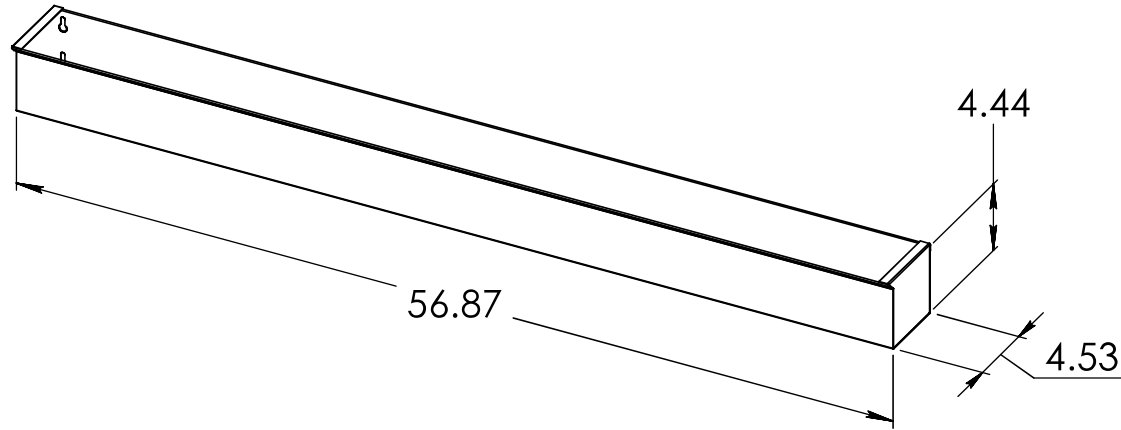

## Standard Bar

# Speed Rail

Up to 16  
bottles of wine.  
Bottle diameter: 3"