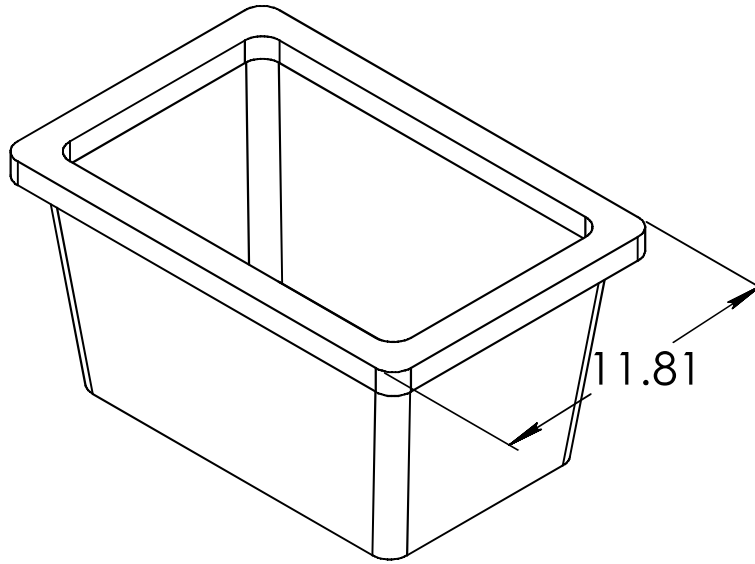

Ice bin

Two ice bins included