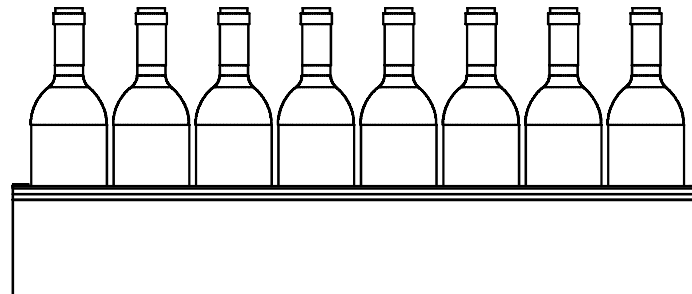

## Compact Bar

## Speed Rail

Up to 9  
bottles of wine.  
Bottle diameter: 3"