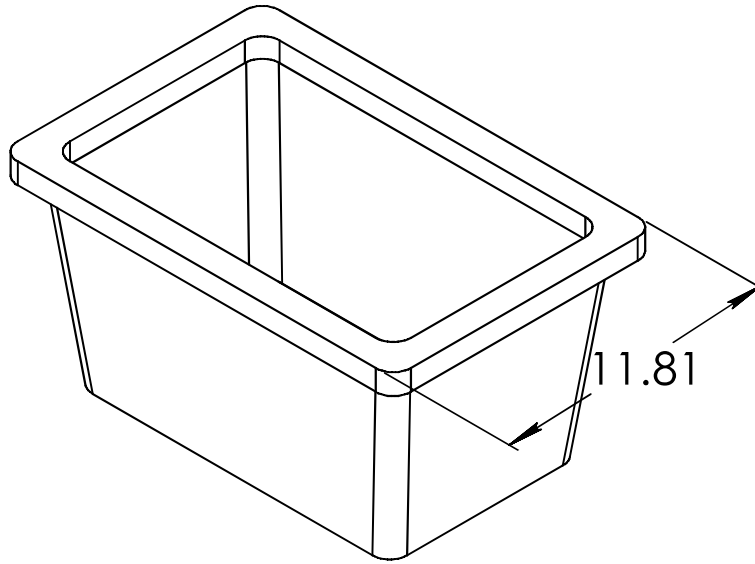

Ice bin

Up to 4
bags of ice
Bags weight: 10 lb

Cutting Board

Compact Bar