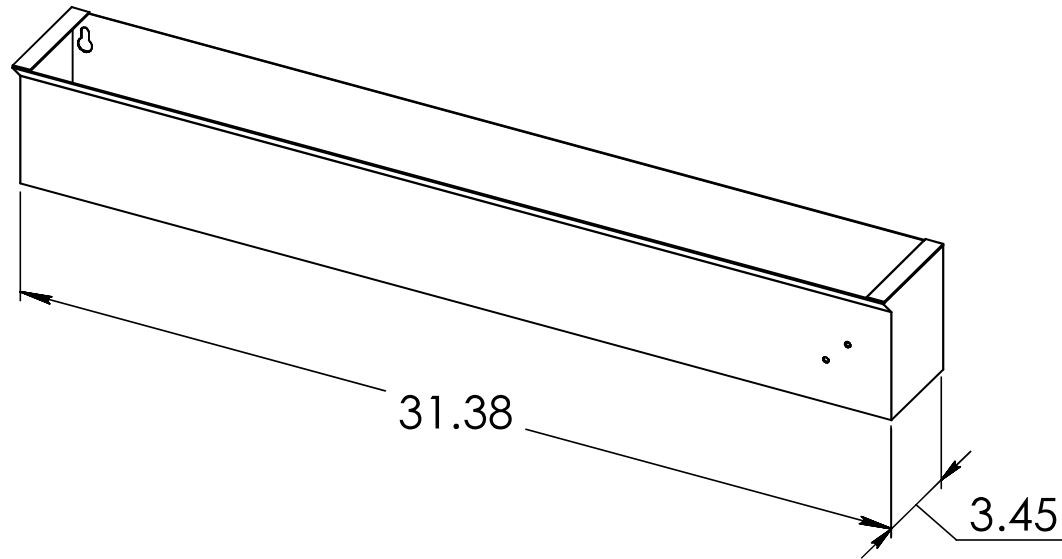

## Compact Bar

## Speed Rail

Up to 9  
bottles of wine.  
Bottle diameter: 3"