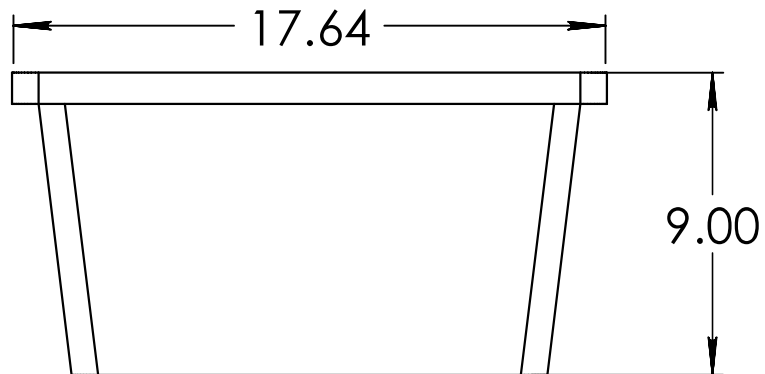

Up to 4
bags of ice
Bags weight: 10 lb