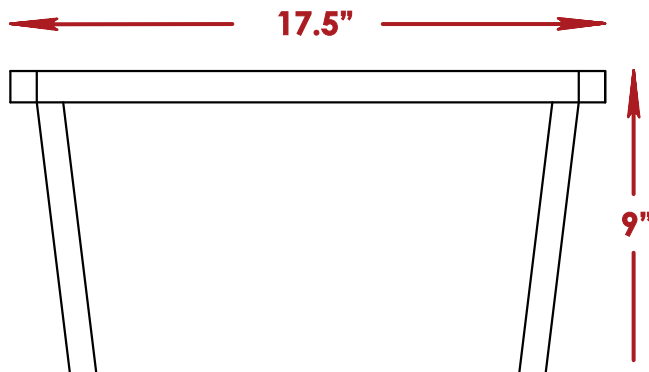

OVERALL DIM

Height	49"
Width	35"
Length	63"
Weight	170lb

Standard Bar

OVERALL DIMM

Height 50.5"

Width 11"

Length 63"

Standard Bar

Speed Rail

Up to 16
bottles of wine.
Bottle diameter: 3"

Standard Bar

Ice bin

Two ice bins included

Up to 4
bags of ice
Bags weight: 10 lb

Cutting Board

Standard Bar