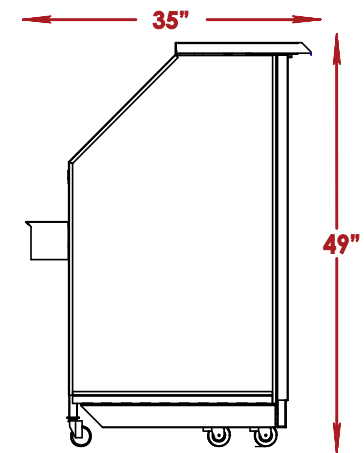

OVERALL DIM

Height	49"
Width	35"
Length	63"
Weight	170lb

Standard Bar

OVERALL DIMM

Height 50.5"

Width 11"

Length 63"

Standard Bar

Speed Rail

Up to 16
bottles of wine.
Bottle diameter: 3"

Standard Bar

Ice bin

Two ice bins included

Up to 4
bags of ice
Bags weight: 10 lb

Cutting Board

Standard Bar