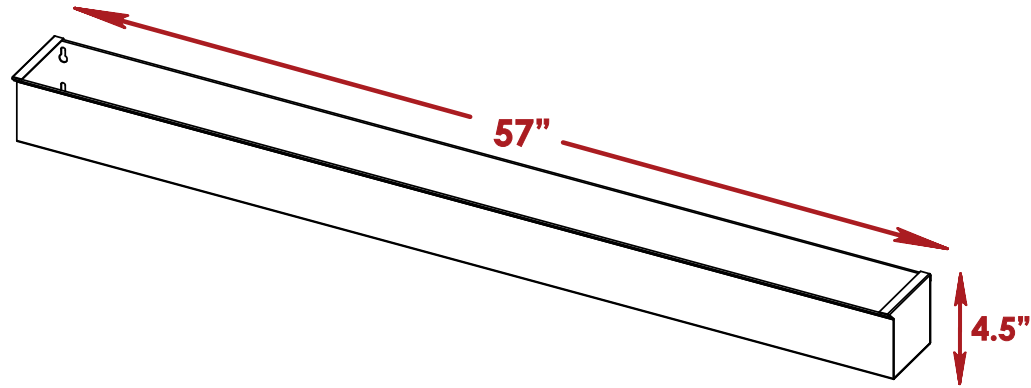

OVERALL DIM

Height	49"
Width	35"
Length	63"
Weight	170lb

Standard Bar

OVERALL DIMM

Height 50.5"

Width 11"

Length 63"

Standard Bar

Speed Rail

Up to 16
bottles of wine.
Bottle diameter: 3"

Standard Bar

Ice bin

Two ice bins included

Up to 4
bags of ice
Bags weight: 10 lb

Cutting Board

Standard Bar