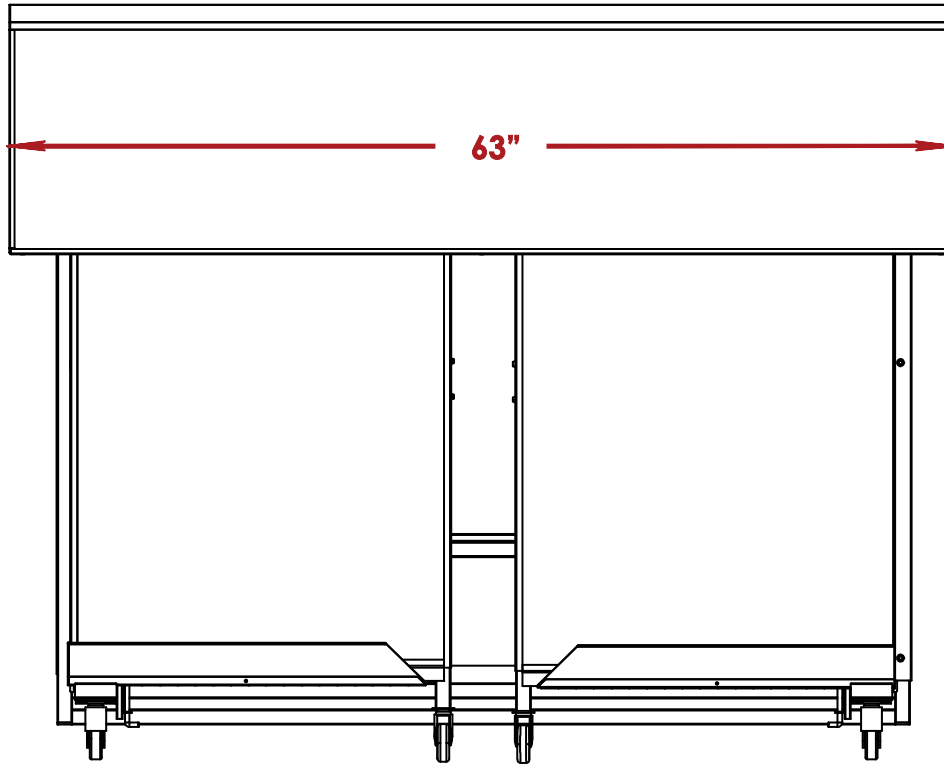

OVERALL DIM

Height	49"
Width	35"
Length	63"
Weight	170lb

Standard Bar

OVERALL DIMM

Height 50.5"

Width 11"

Length 63"

Standard Bar

Speed Rail

Up to 16
bottles of wine.
Bottle diameter: 3"

Standard Bar

Ice bin

Two ice bins included

Up to 4
bags of ice
Bags weight: 10 lb

Cutting Board

Standard Bar