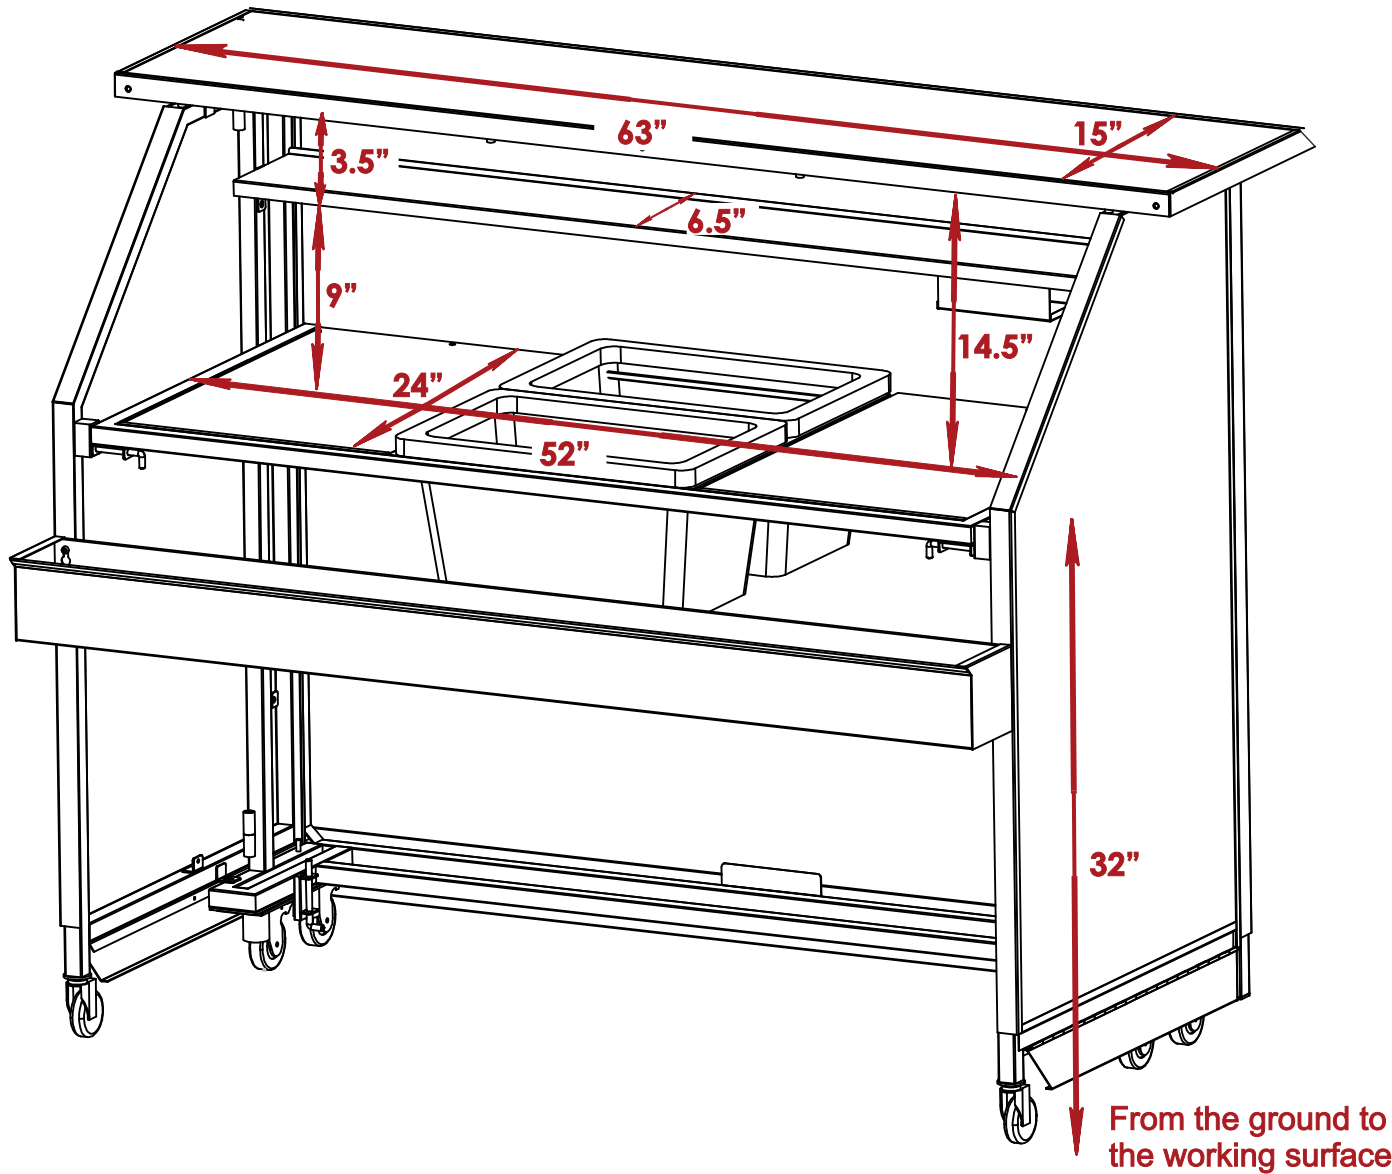

OVERALL DIM

Height	49"
Width	35"
Length	63"
Weight	170lb

Standard Bar

OVERALL DIMM

Height 50.5"

Width 11"

Length 63"

Standard Bar

Speed Rail

Up to 16
bottles of wine.
Bottle diameter: 3"

Standard Bar

Ice bin

Two ice bins included

Up to 4
bags of ice
Bags weight: 10 lb

Cutting Board

Standard Bar