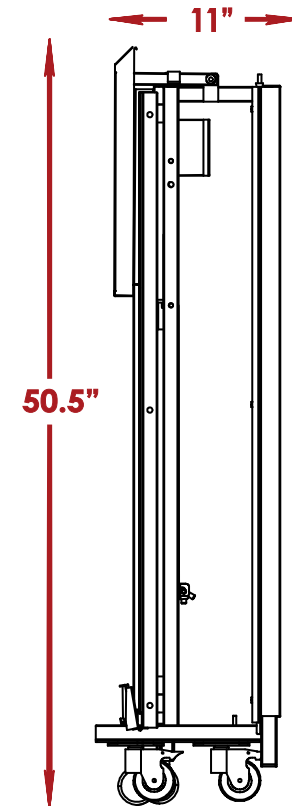

OVERALL DIM

Height	49"
Width	35"
Length	63"
Weight	170lb

Standard Bar

OVERALL DIMM

Height 50.5"

Width 11"

Length 63"

Standard Bar

Speed Rail

Up to 16
bottles of wine.
Bottle diameter: 3"

Standard Bar

Ice bin

Two ice bins included

Up to 4
bags of ice
Bags weight: 10 lb

Cutting Board

Standard Bar