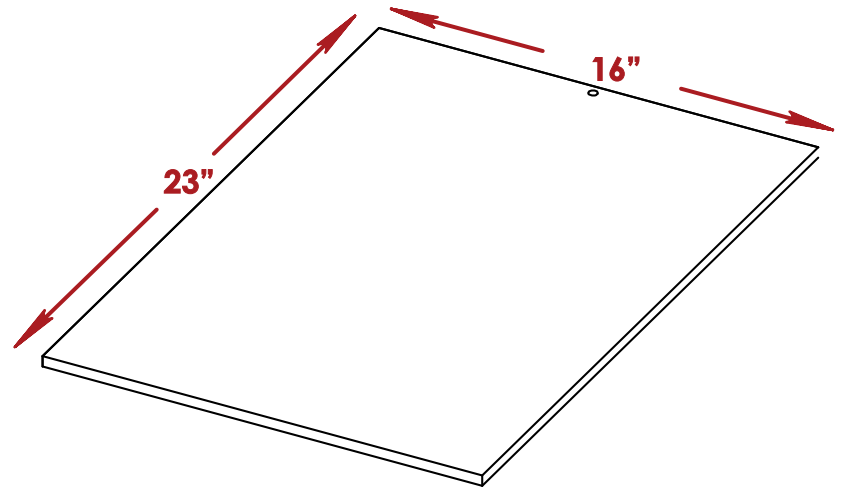

OVERALL DIM

Height	49"
Width	35"
Length	63"
Weight	170lb

Standard Bar

OVERALL DIMM

Height 50.5"

Width 11"

Length 63"

Standard Bar

Speed Rail

Up to 16
bottles of wine.
Bottle diameter: 3"

Standard Bar

Ice bin

Two ice bins included

Up to 4
bags of ice
Bags weight: 10 lb

Cutting Board

Standard Bar