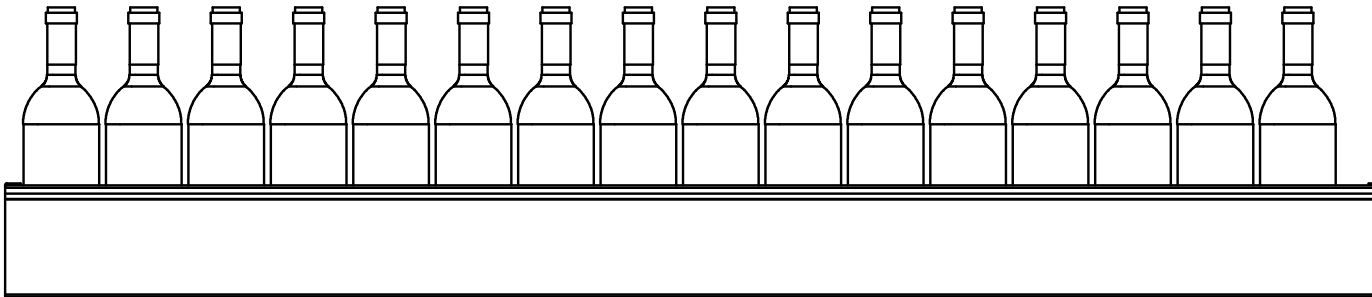

OVERALL DIM

Height	49"
Width	35"
Length	63"
Weight	170lb

Standard Bar

OVERALL DIMM

Height 50.5"

Width 11"

Length 63"

Standard Bar

Speed Rail

Up to 16
bottles of wine.
Bottle diameter: 3"

Standard Bar

Ice bin

Two ice bins included

Up to 4
bags of ice
Bags weight: 10 lb

Cutting Board

Standard Bar