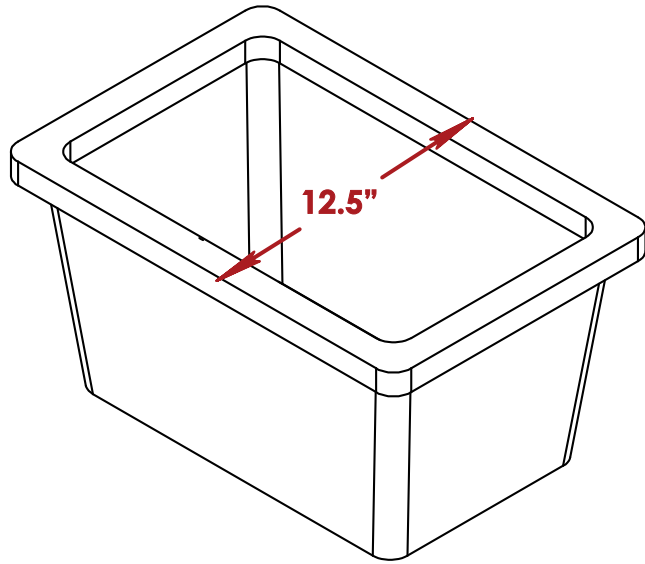

OVERALL DIM

Height	49"
Width	35"
Length	63"
Weight	170lb

Standard Bar

OVERALL DIMM

Height 50.5"

Width 11"

Length 63"

Standard Bar

Speed Rail

Up to 16
bottles of wine.
Bottle diameter: 3"

Standard Bar

Ice bin

Two ice bins included

Up to 4
bags of ice
Bags weight: 10 lb

Cutting Board

Standard Bar