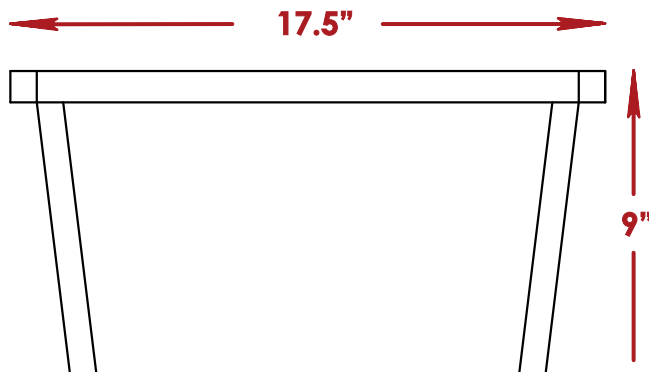

Up to 4
bags of ice
Bags weight: 10 lb