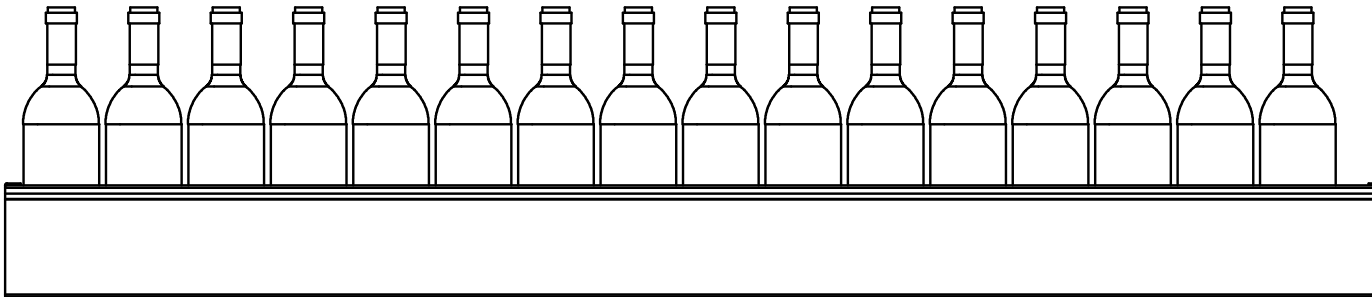

## OVERALL DIM

Height	49.5"
Width	63.5"
Depth	35"
Weight	170lb

Ü • c&S Standard Bar

## OVERALL DIMM

Height 51.5"

Width 68"

Depth 13"

Ü • c&S Standard Bar

## Speed Rail

Up to 16  
bottles of wine.  
Bottle diameter: 3"

Ü • ~~ca~~ Standard Bar