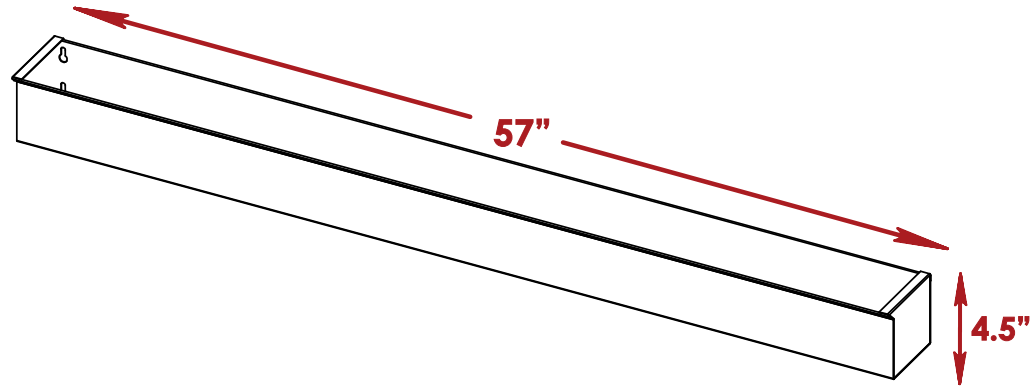

## OVERALL DIM

Height	49.5"
Width	63.5"
Depth	35"
Weight	170lb

Ü • c&S Standard Bar

## OVERALL DIMM

Height 51.5"

Width 68"

Depth 13"

Ü • c&S Standard Bar

## Speed Rail

Up to 16  
bottles of wine.  
Bottle diameter: 3"

Ü • ~~ca~~ Standard Bar