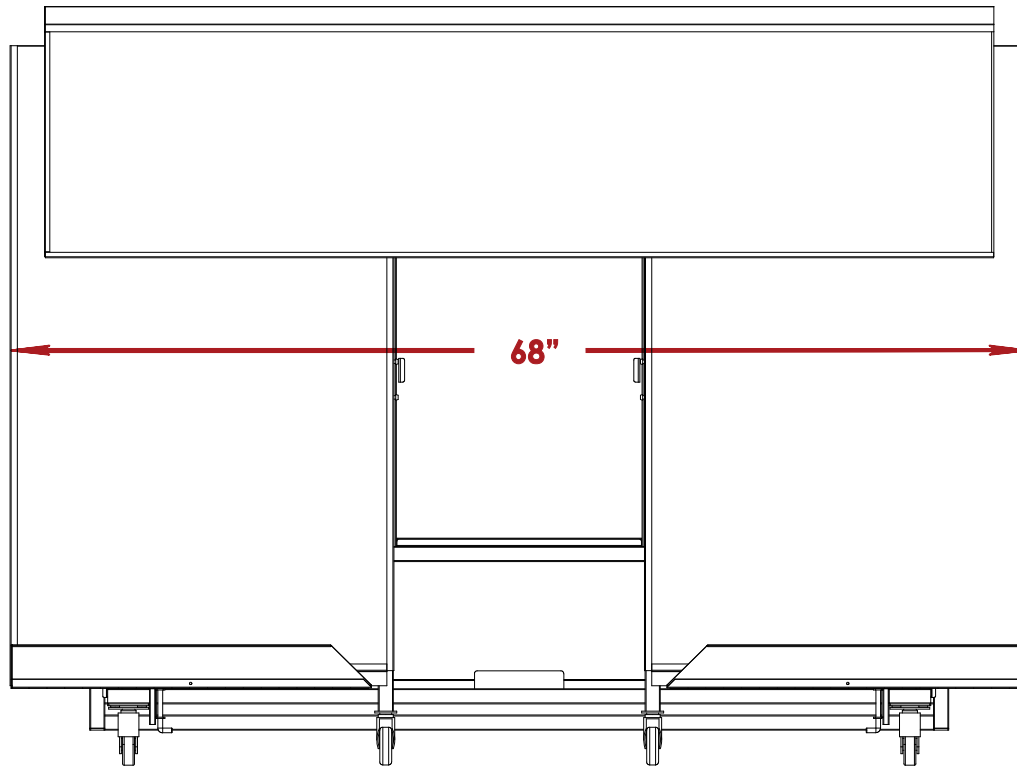

## OVERALL DIM

Height	49.5"
Width	63.5"
Depth	35"
Weight	170lb

Ü • c&S Standard Bar

## OVERALL DIMM

Height 51.5"

Width 68"

Depth 13"

Ü • c&S Standard Bar

## Speed Rail

Up to 16  
bottles of wine.  
Bottle diameter: 3"

Ü • ~~ca~~ Standard Bar