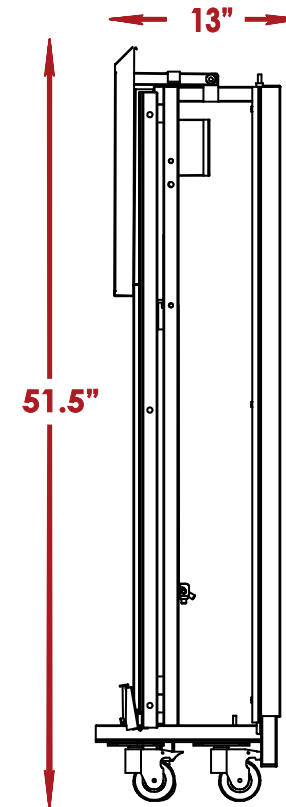

## OVERALL DIM

Height	49.5"
Width	63.5"
Depth	35"
Weight	170lb

Ü • c&S Standard Bar

## OVERALL DIMM

Height 51.5"

Width 68"

Depth 13"

Ü • c&S Standard Bar

## Speed Rail

Up to 16  
bottles of wine.  
Bottle diameter: 3"

Ü • ~~ca~~ Standard Bar