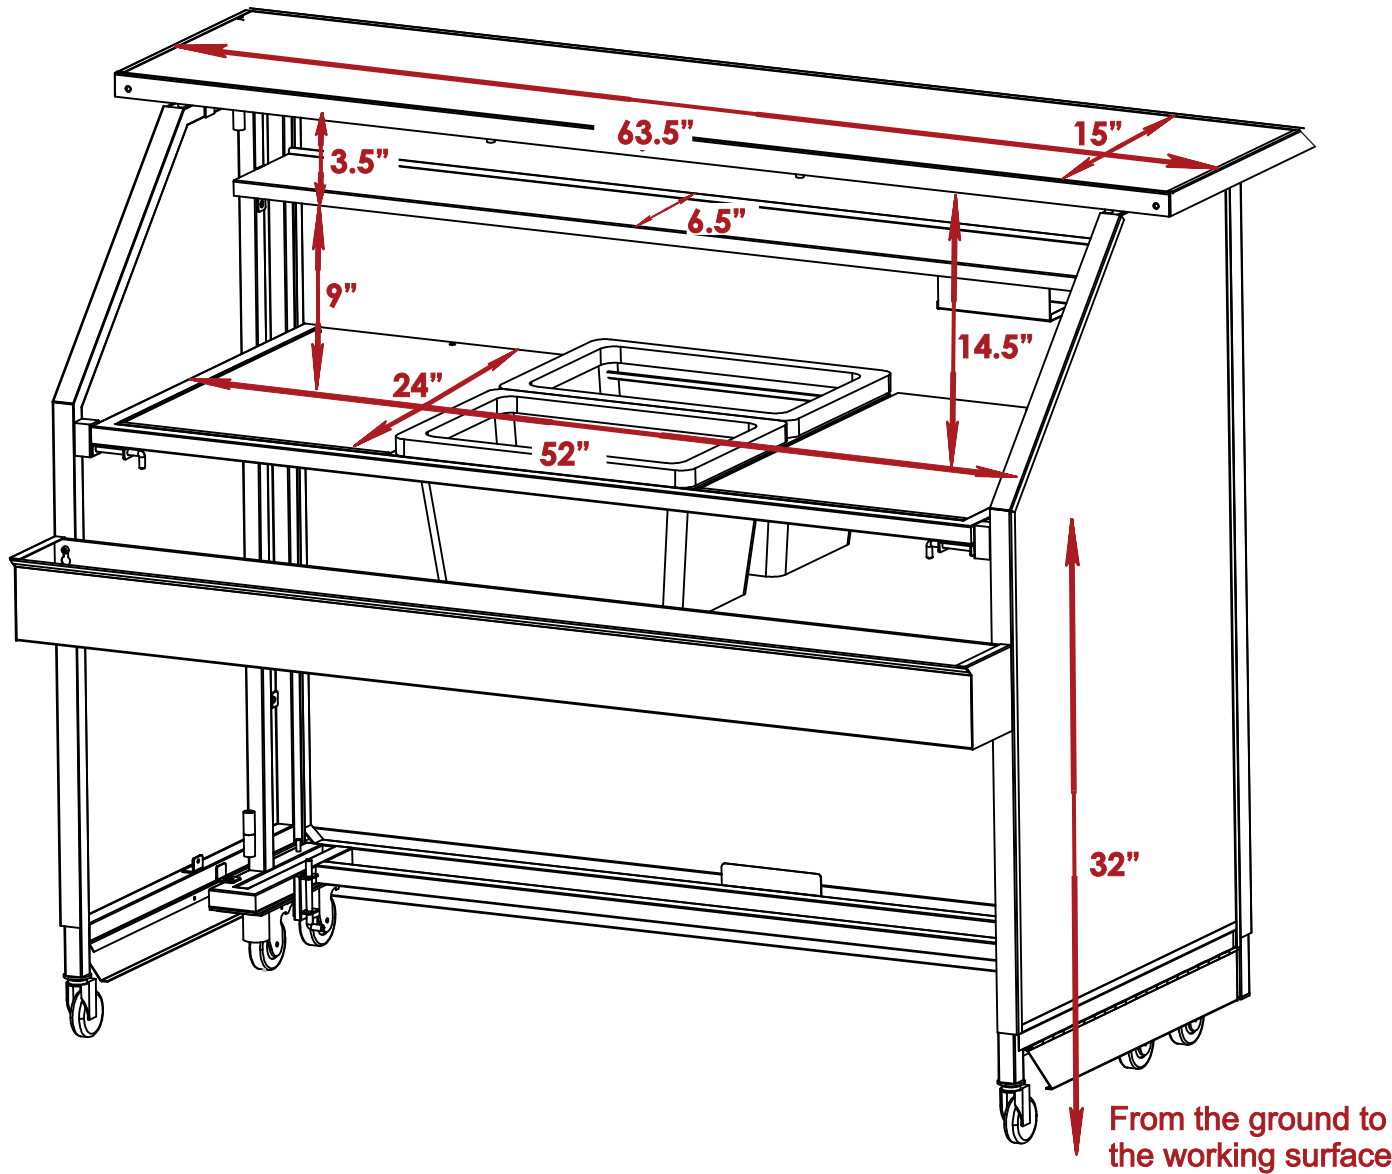

## OVERALL DIM

Height	49.5"
Width	63.5"
Depth	35"
Weight	170lb

Ü • c&S Standard Bar

## OVERALL DIMM

Height 51.5"

Width 68"

Depth 13"

Ü • c&S Standard Bar

## Speed Rail

Up to 16  
bottles of wine.  
Bottle diameter: 3"

Ü • ~~ca~~ Standard Bar

## Ice bin

Two ice bins included

Up to 4  
bags of ice  
Bags weight: 10 lb