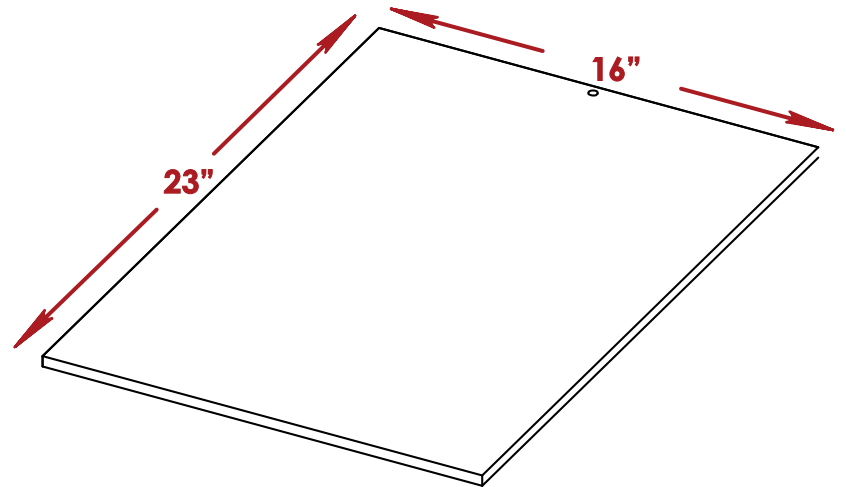

## OVERALL DIM

Height	49.5"
Width	63.5"
Depth	35"
Weight	170lb

Ü • c&S Standard Bar

## OVERALL DIMM

Height 51.5"

Width 68"

Depth 13"

Ü • c&S Standard Bar

## Cutting Board