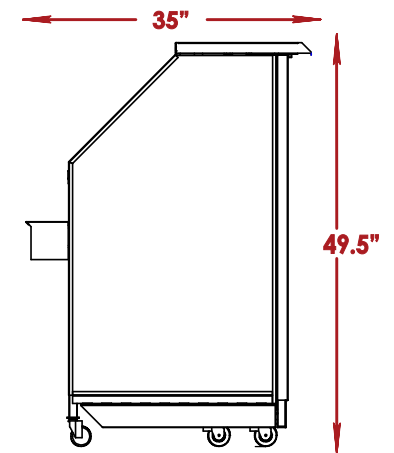

## OVERALL DIM

Height	49.5"
Width	63.5"
Depth	35"
Weight	170lb

Ü • c&S Standard Bar

## OVERALL DIMM

Height 51.5"

Width 68"

Depth 13"

Ü • c&S Standard Bar

## Speed Rail

Up to 16  
bottles of wine.  
Bottle diameter: 3"

Ü • ~~ca~~ Standard Bar