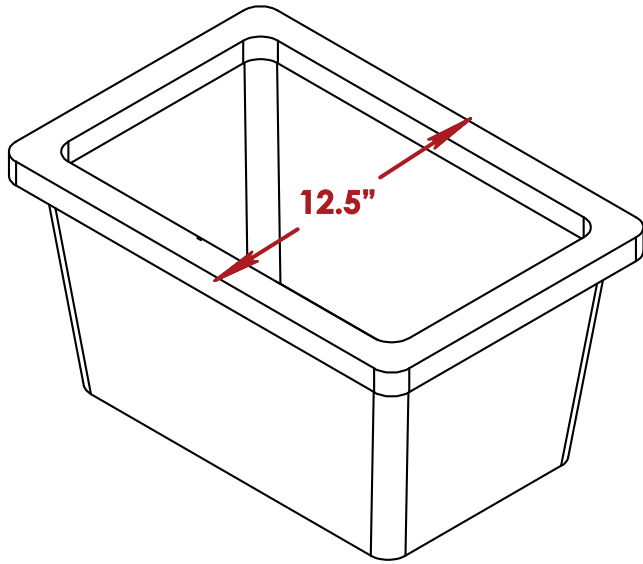

Ice bin

Two ice bins included