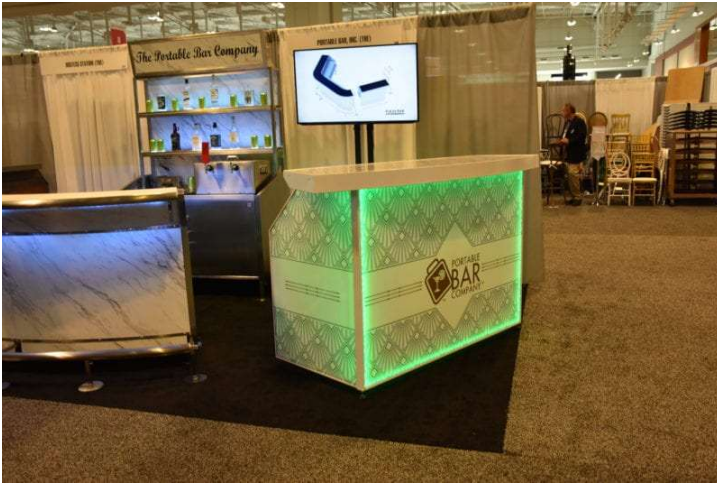

The Portable Bar Company

Professional Bar Curved Counter

If you are leaning toward our fold and roll products, the [Professional Bar Curved Counter](#) was the one featured at the show.

Frame: White frame with white acrylic counter

Panels: Custom printed vinyl

Accessories: LED kit and LED kit battery

Similar models are the [Professional Bar](#) (straight counter), [Standard Bar](#), [Compact Bar](#), and the [Distressed Bar](#)

Flash Bar and Back Bar