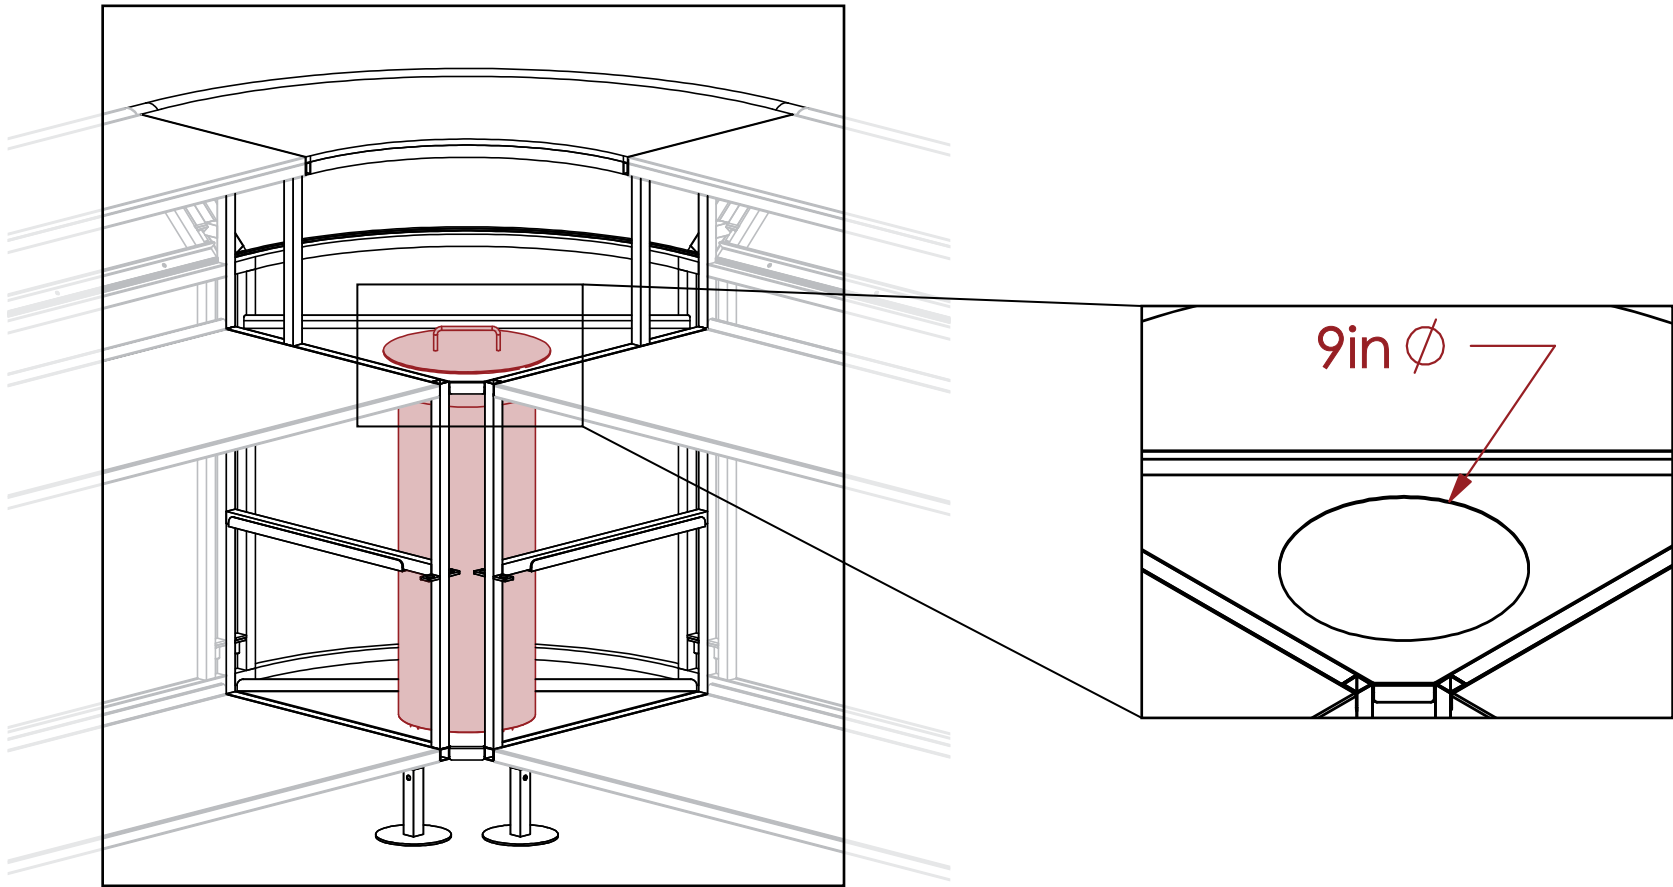

5 Gallon Capacity

Flash Bar 90 Corner Trash Can

Flash Bar 90 Corner Trash Can

ALL DIMENSIONS ARE IN INCHES. THE INFORMATION CONTAINED WITHIN THIS DOCUMENT IS THE SOLE PROPERTY OF THE PORTABLE BAR COMPANY. ANY REPRODUCTION IN PART OR AS A WHOLE WITHOUT THE WRITTEN PERMISSION OF THE PORTABLE BAR COMPANY IS PROHIBITED.