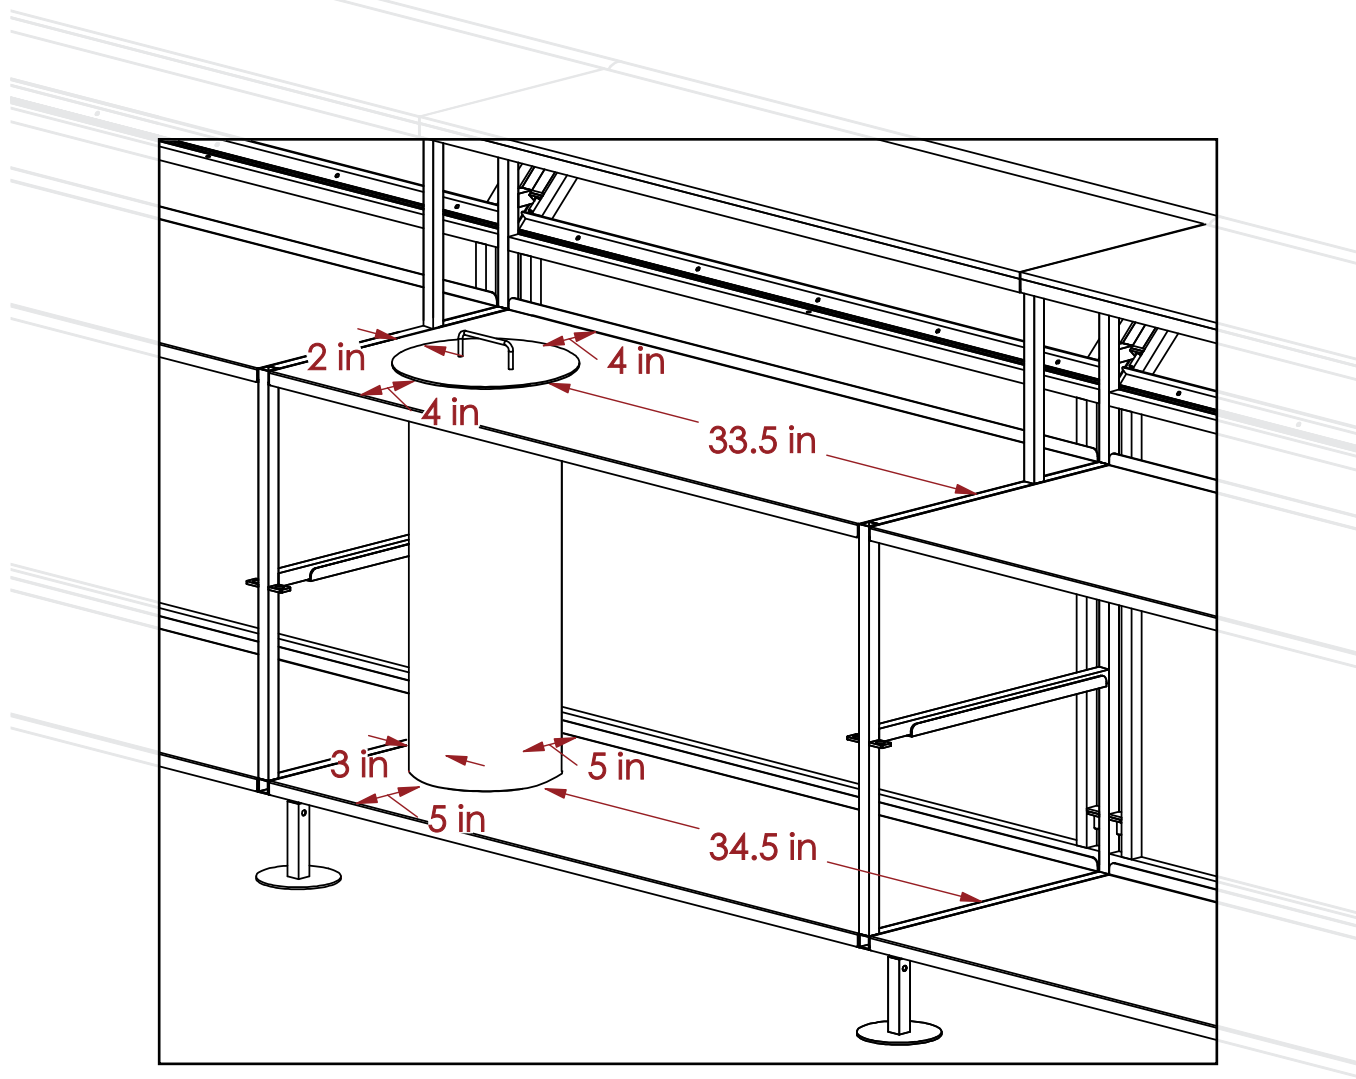

5 Gallon Capacity

Straight Segment Trash Can

Straight Segment Trash Can

ALL DIMENSIONS ARE IN INCHES. THE INFORMATION CONTAINED WITHIN THIS DOCUMENT IS THE SOLE PROPERTY OF THE PORTABLE BAR COMPANY. ANY REPRODUCTION IN PART OR AS A WHOLE WITHOUT THE WRITTEN PERMISSION OF THE PORTABLE BAR COMPANY IS PROHIBITED.

Straight Segment Trash Can

ALL DIMENSIONS ARE IN INCHES. THE INFORMATION CONTAINED WITHIN THIS DOCUMENT IS THE SOLE PROPERTY OF THE PORTABLE BAR COMPANY. ANY REPRODUCTION IN PART OR AS A WHOLE WITHOUT THE WRITTEN PERMISSION OF THE PORTABLE BAR COMPANY IS PROHIBITED.