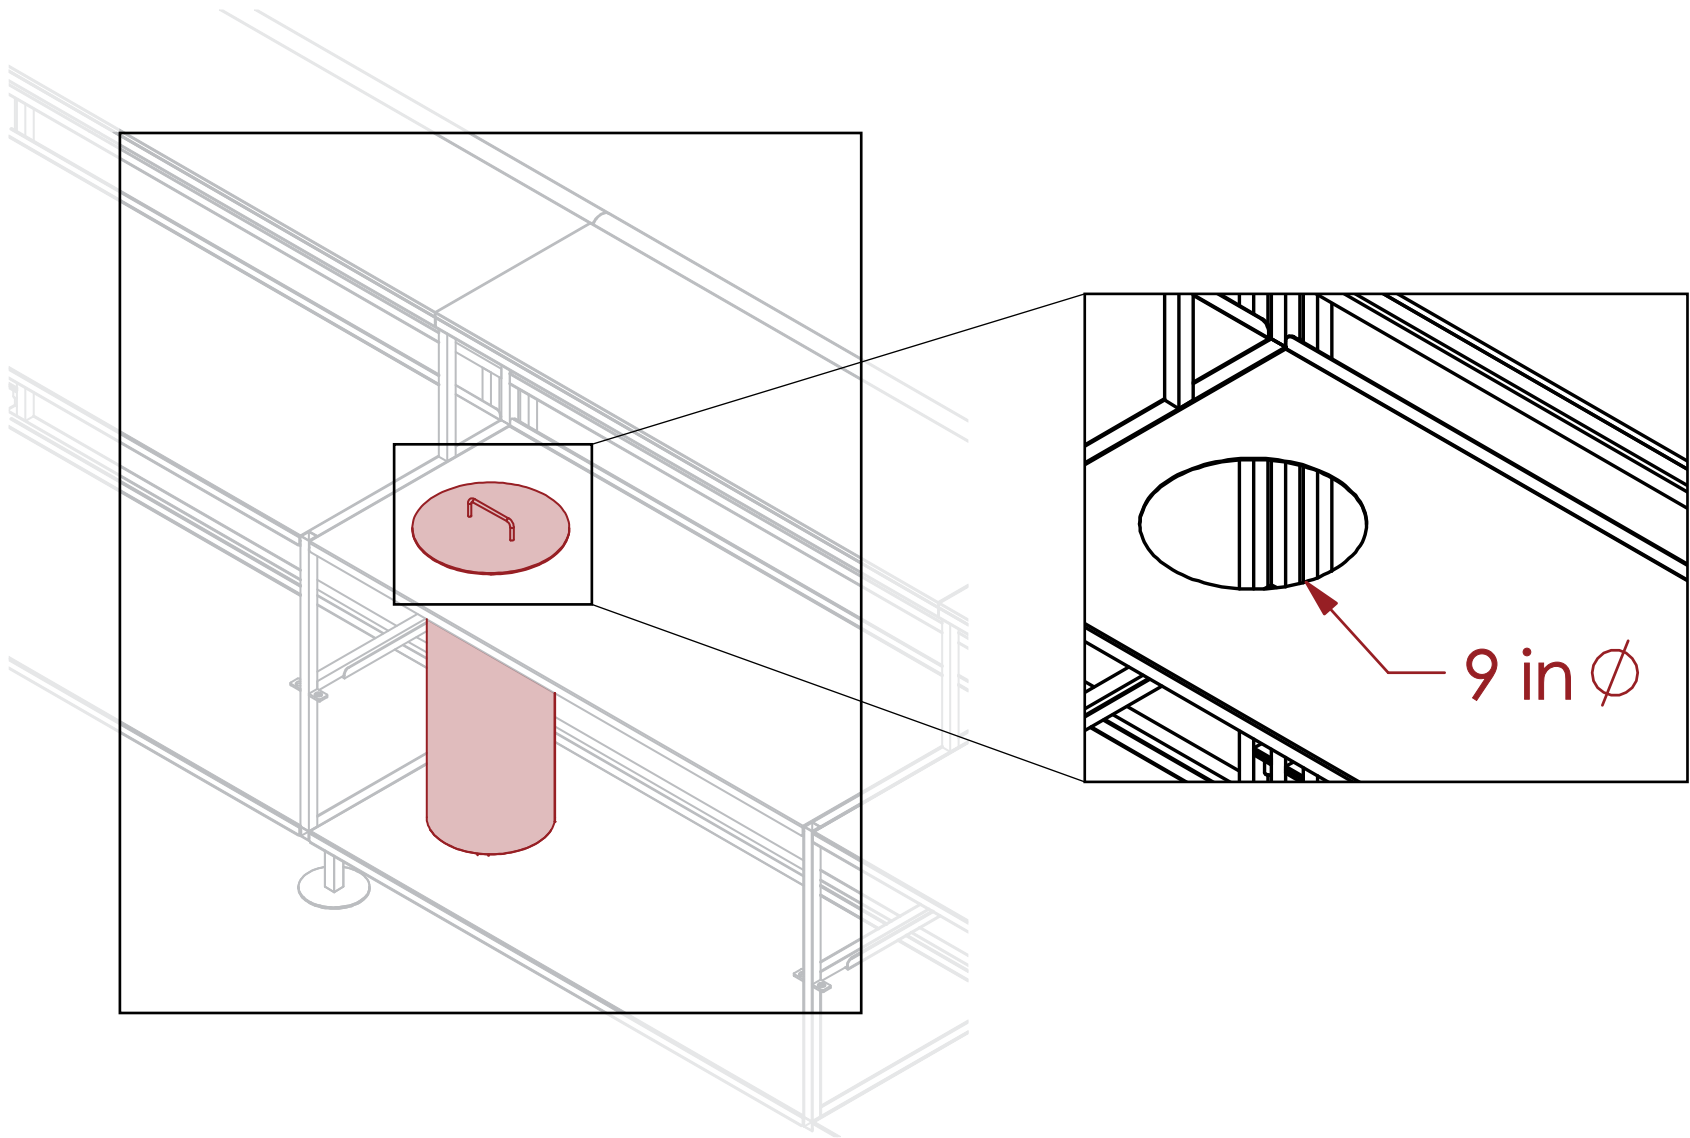

5 Gallon Capacity

Straight Segment Trash Can

Straight Segment Trash Can

ALL DIMENSIONS ARE IN INCHES. THE INFORMATION CONTAINED WITHIN THIS DOCUMENT IS THE SOLE PROPERTY OF THE PORTABLE BAR COMPANY. ANY REPRODUCTION IN PART OR AS A WHOLE WITHOUT THE WRITTEN PERMISSION OF THE PORTABLE BAR COMPANY IS PROHIBITED.

Straight Segment Trash Can

ALL DIMENSIONS ARE IN INCHES. THE INFORMATION CONTAINED WITHIN THIS DOCUMENT IS THE SOLE PROPERTY OF THE PORTABLE BAR COMPANY. ANY REPRODUCTION IN PART OR AS A WHOLE WITHOUT THE WRITTEN PERMISSION OF THE PORTABLE BAR COMPANY IS PROHIBITED.