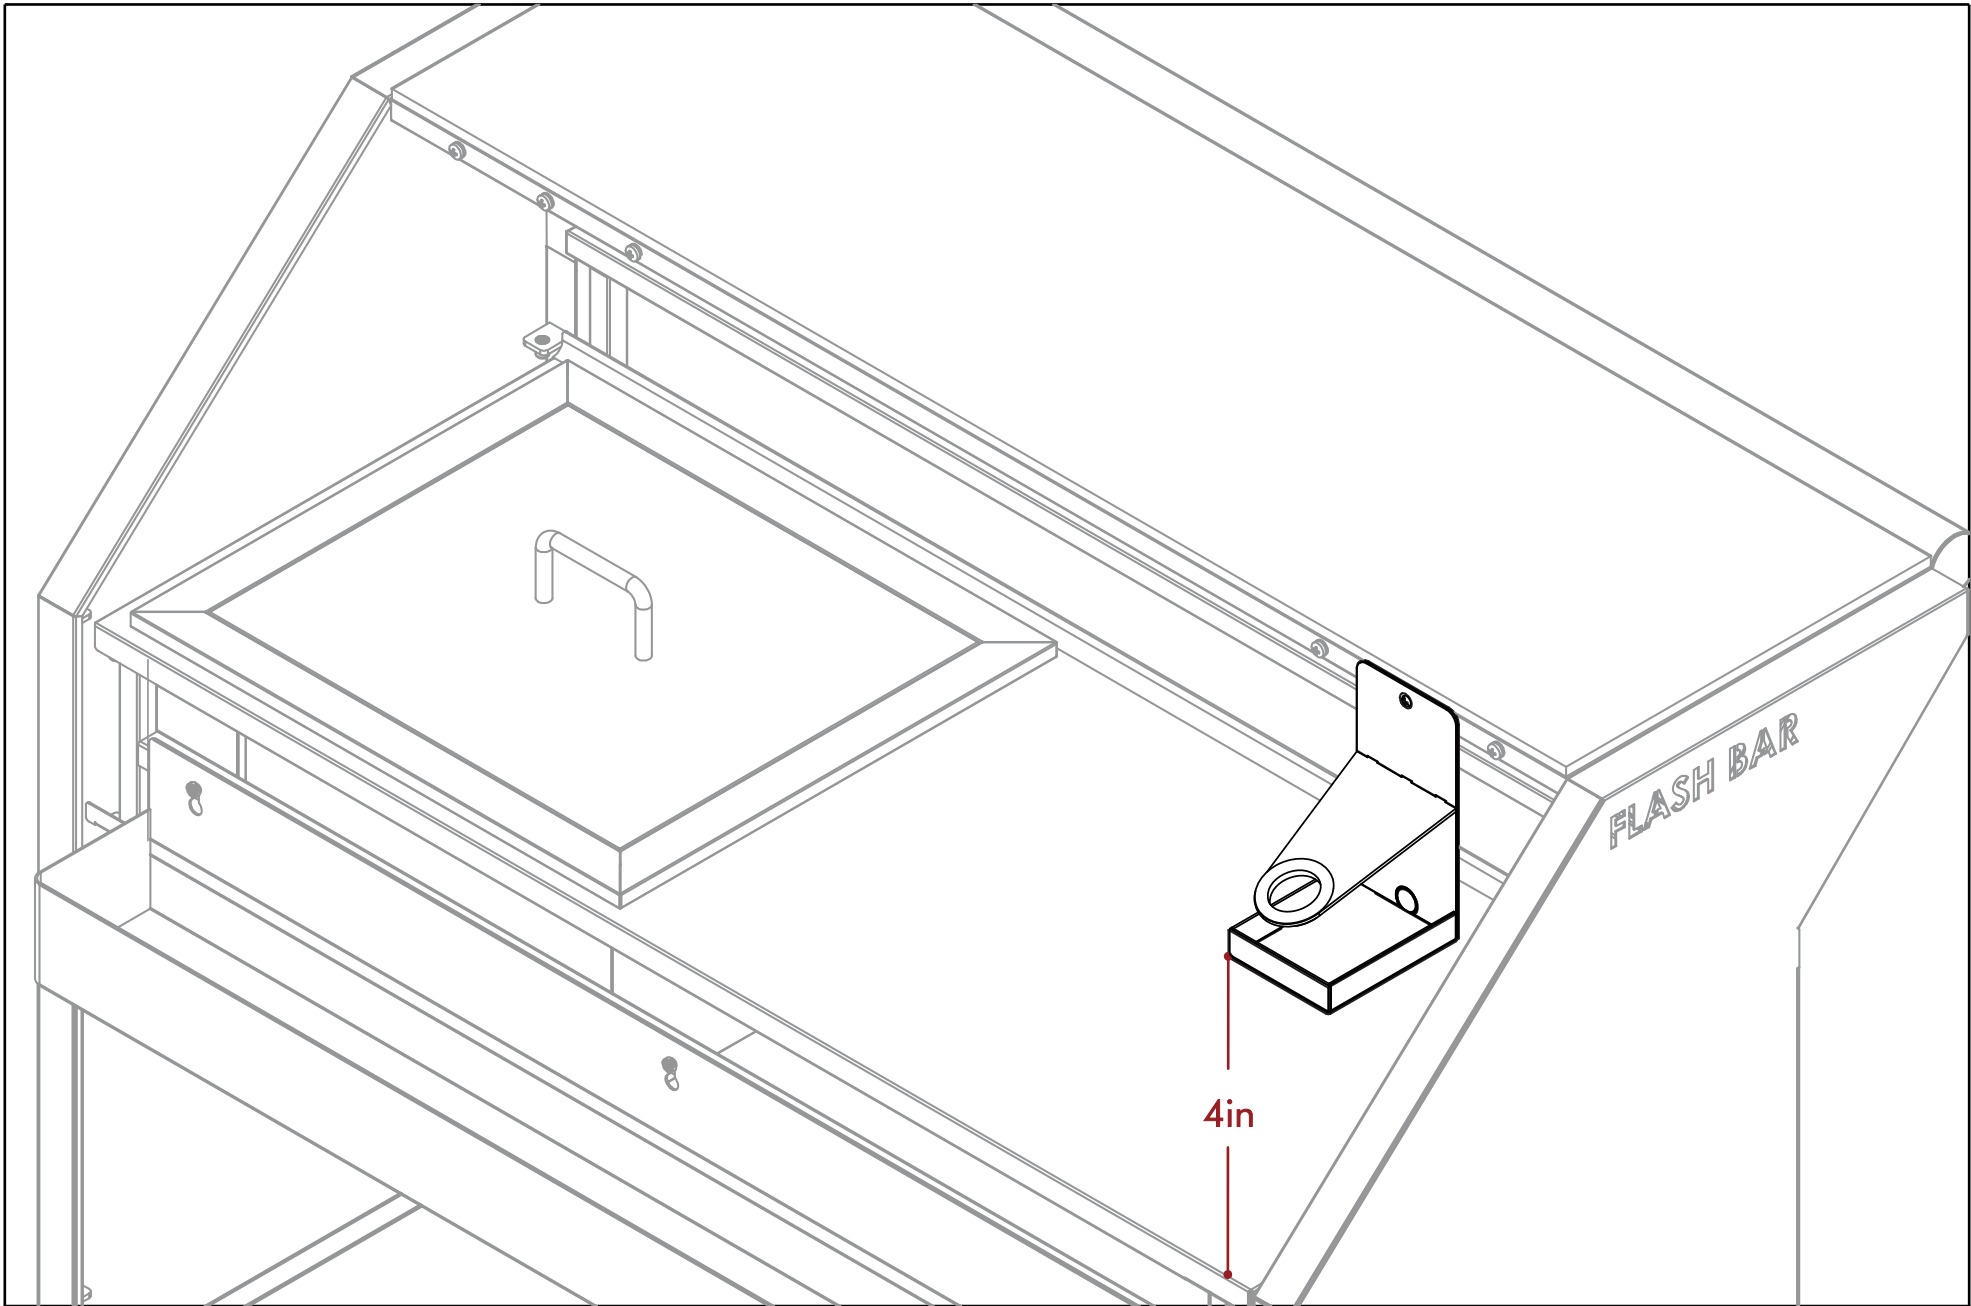

Height	8in
Length	4in
Depth	5in

## Soda Gun Mount

ALL DIMENSIONS ARE IN INCHES. THE INFORMATION CONTAINED WITHIN THIS DOCUMENT IS THE SOLE PROPERTY OF THE PORTABLE BAR COMPANY. ANY REPRODUCTION IN PART OR AS A WHOLE WITHOUT THE WRITTEN PERMISSION OF THE PORTABLE BAR COMPANY IS PROHIBITED.