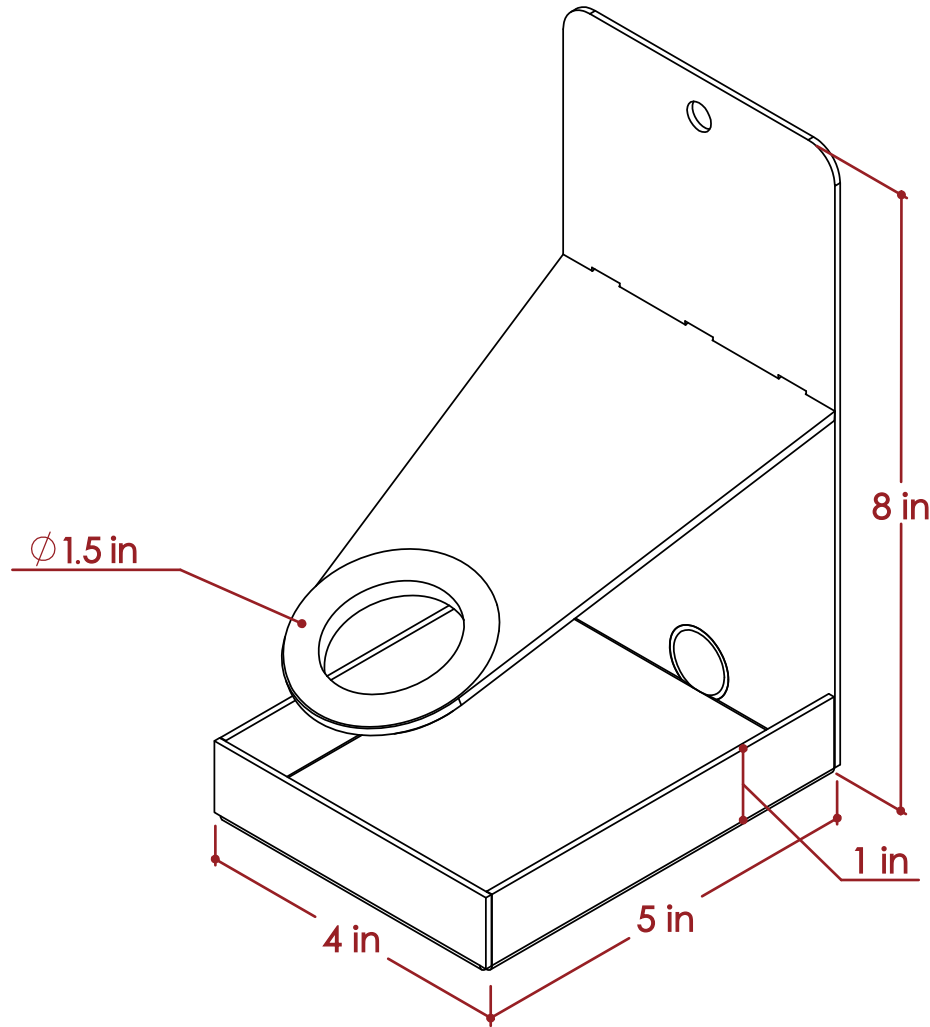

Height	8in
Length	4in
Depth	5in

## Soda Gun Mount

ALL DIMENSIONS ARE IN INCHES. THE INFORMATION CONTAINED WITHIN THIS DOCUMENT IS THE SOLE PROPERTY OF THE PORTABLE BAR COMPANY. ANY REPRODUCTION IN PART OR AS A WHOLE WITHOUT THE WRITTEN PERMISSION OF THE PORTABLE BAR COMPANY IS PROHIBITED.