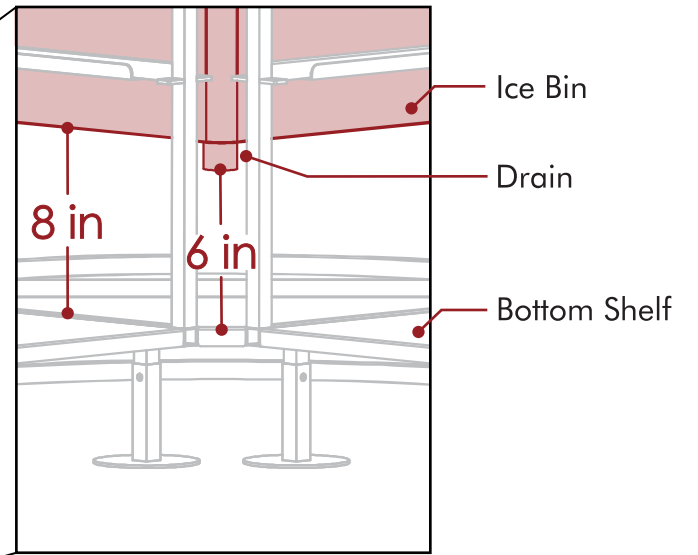

Capacity
20lbs of Crushed Ice

Flash Bar Corner 90 Ice Bin

Flash Bar Corner 90 Ice Bin

Self-contained Wreywater Tank

Self-contained greywater tanks are an upgrade and not included unless ordered with the ice bin

Flash Bar Corner 90 Ice Bin