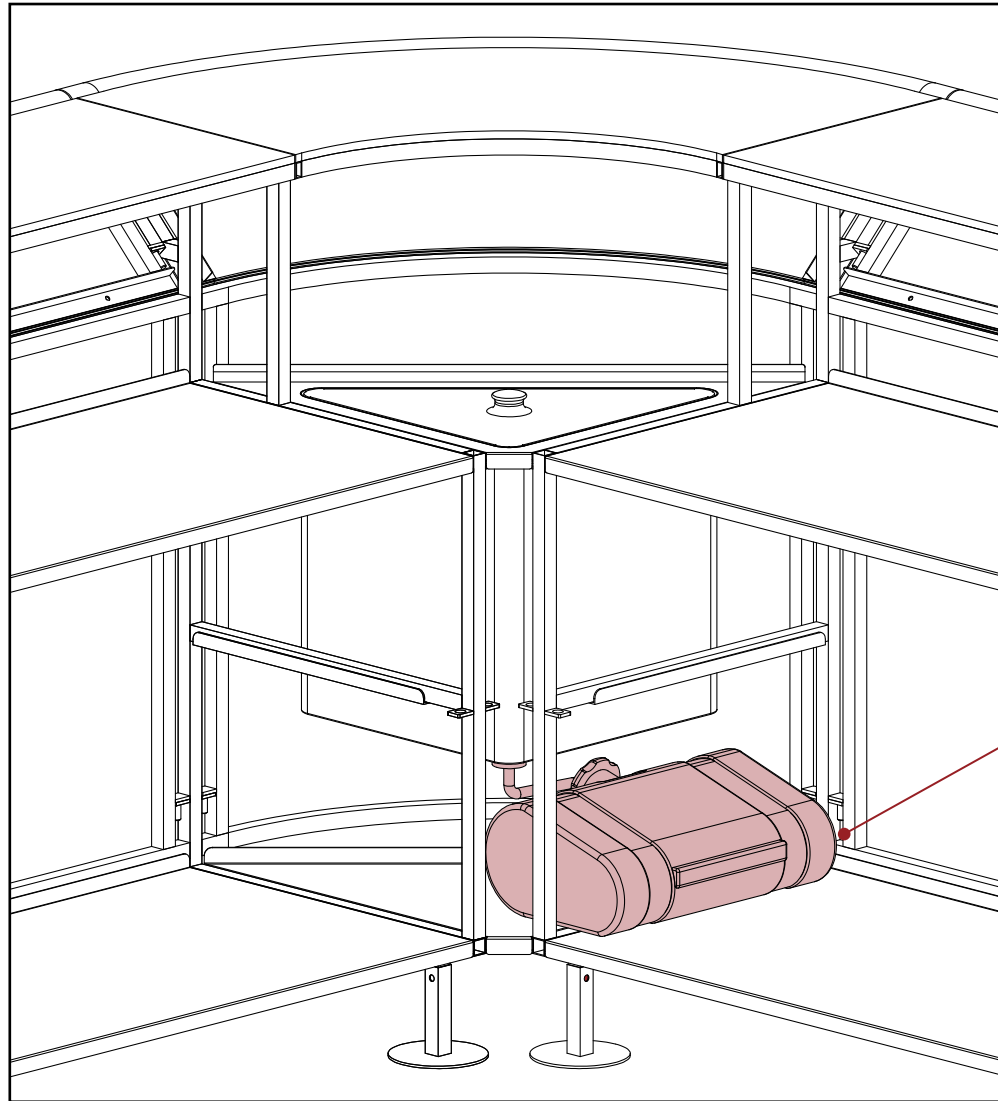

Capacity
20lbs of Crushed Ice

Flash Bar Corner 90 Ice Bin

Flash Bar Corner 90 Ice Bin

Self-contained Wreywater Tank

Self-contained greywater tanks are an upgrade and not included unless ordered with the ice bin

Flash Bar Corner 90 Ice Bin