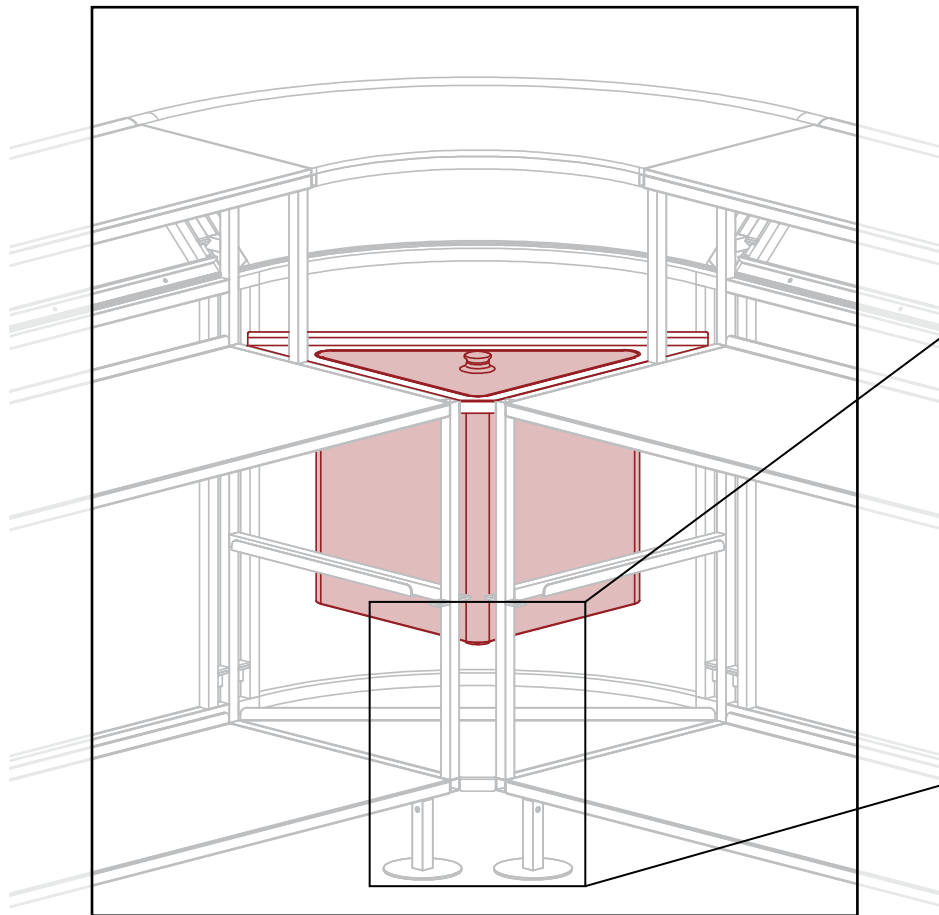

Capacity
20lbs of Crushed Ice

Flash Bar Corner 90 Ice Bin

Flash Bar Corner 90 Ice Bin

Self-contained Wreywater Tank

Self-contained greywater tanks are an upgrade and not included unless ordered with the ice bin

Flash Bar Corner 90 Ice Bin