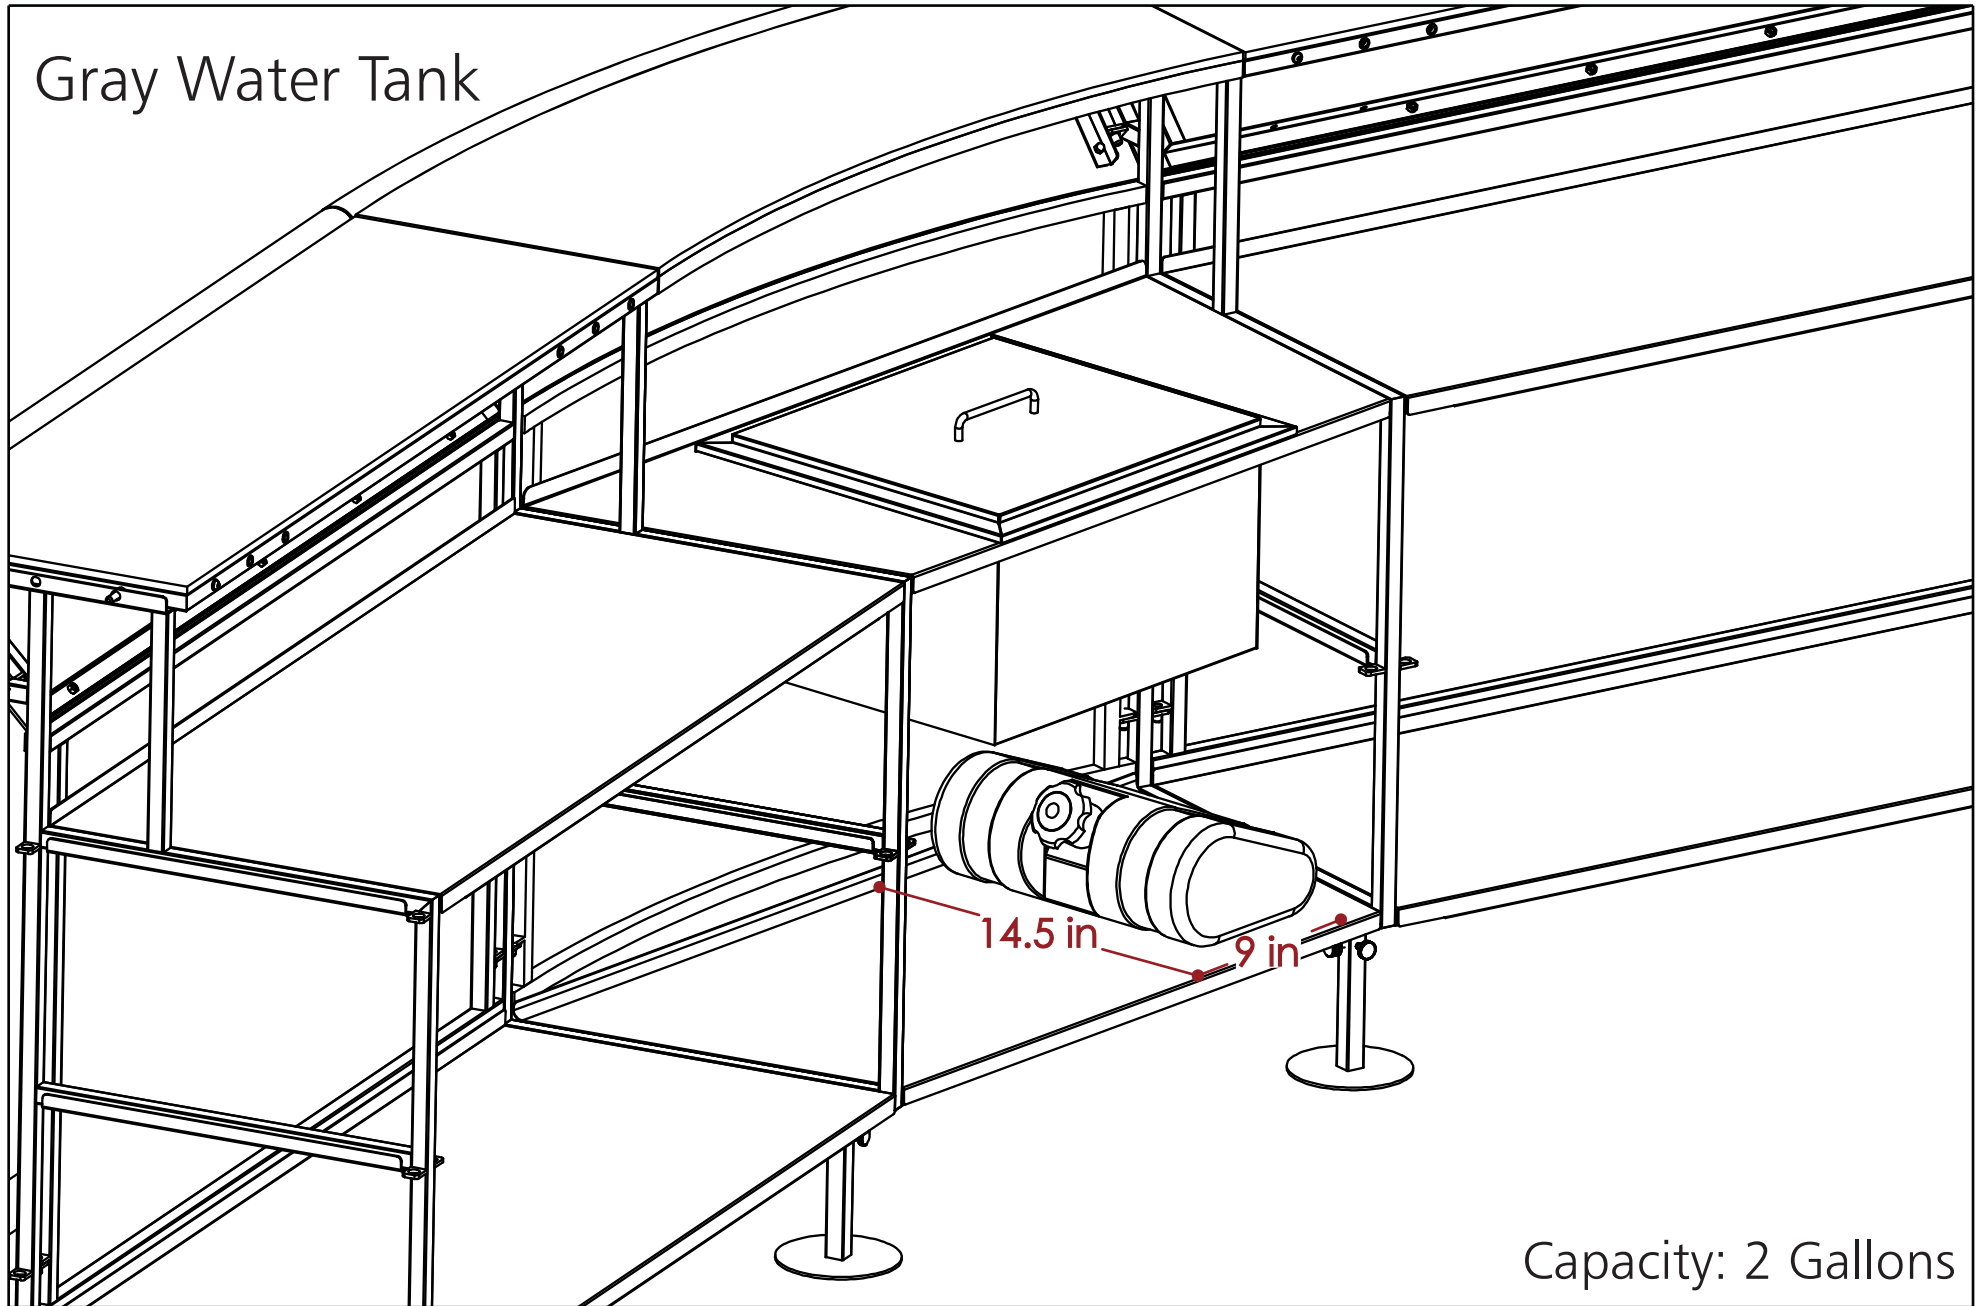

Circular Segment Ice Bin

Self-contained greywater tanks are an upgrade and not included unless ordered with the ice bin

Circular Segment Ice Bin

Gray Water Tank

Capacity: 2 Gallons

Circular Segment Ice Bin