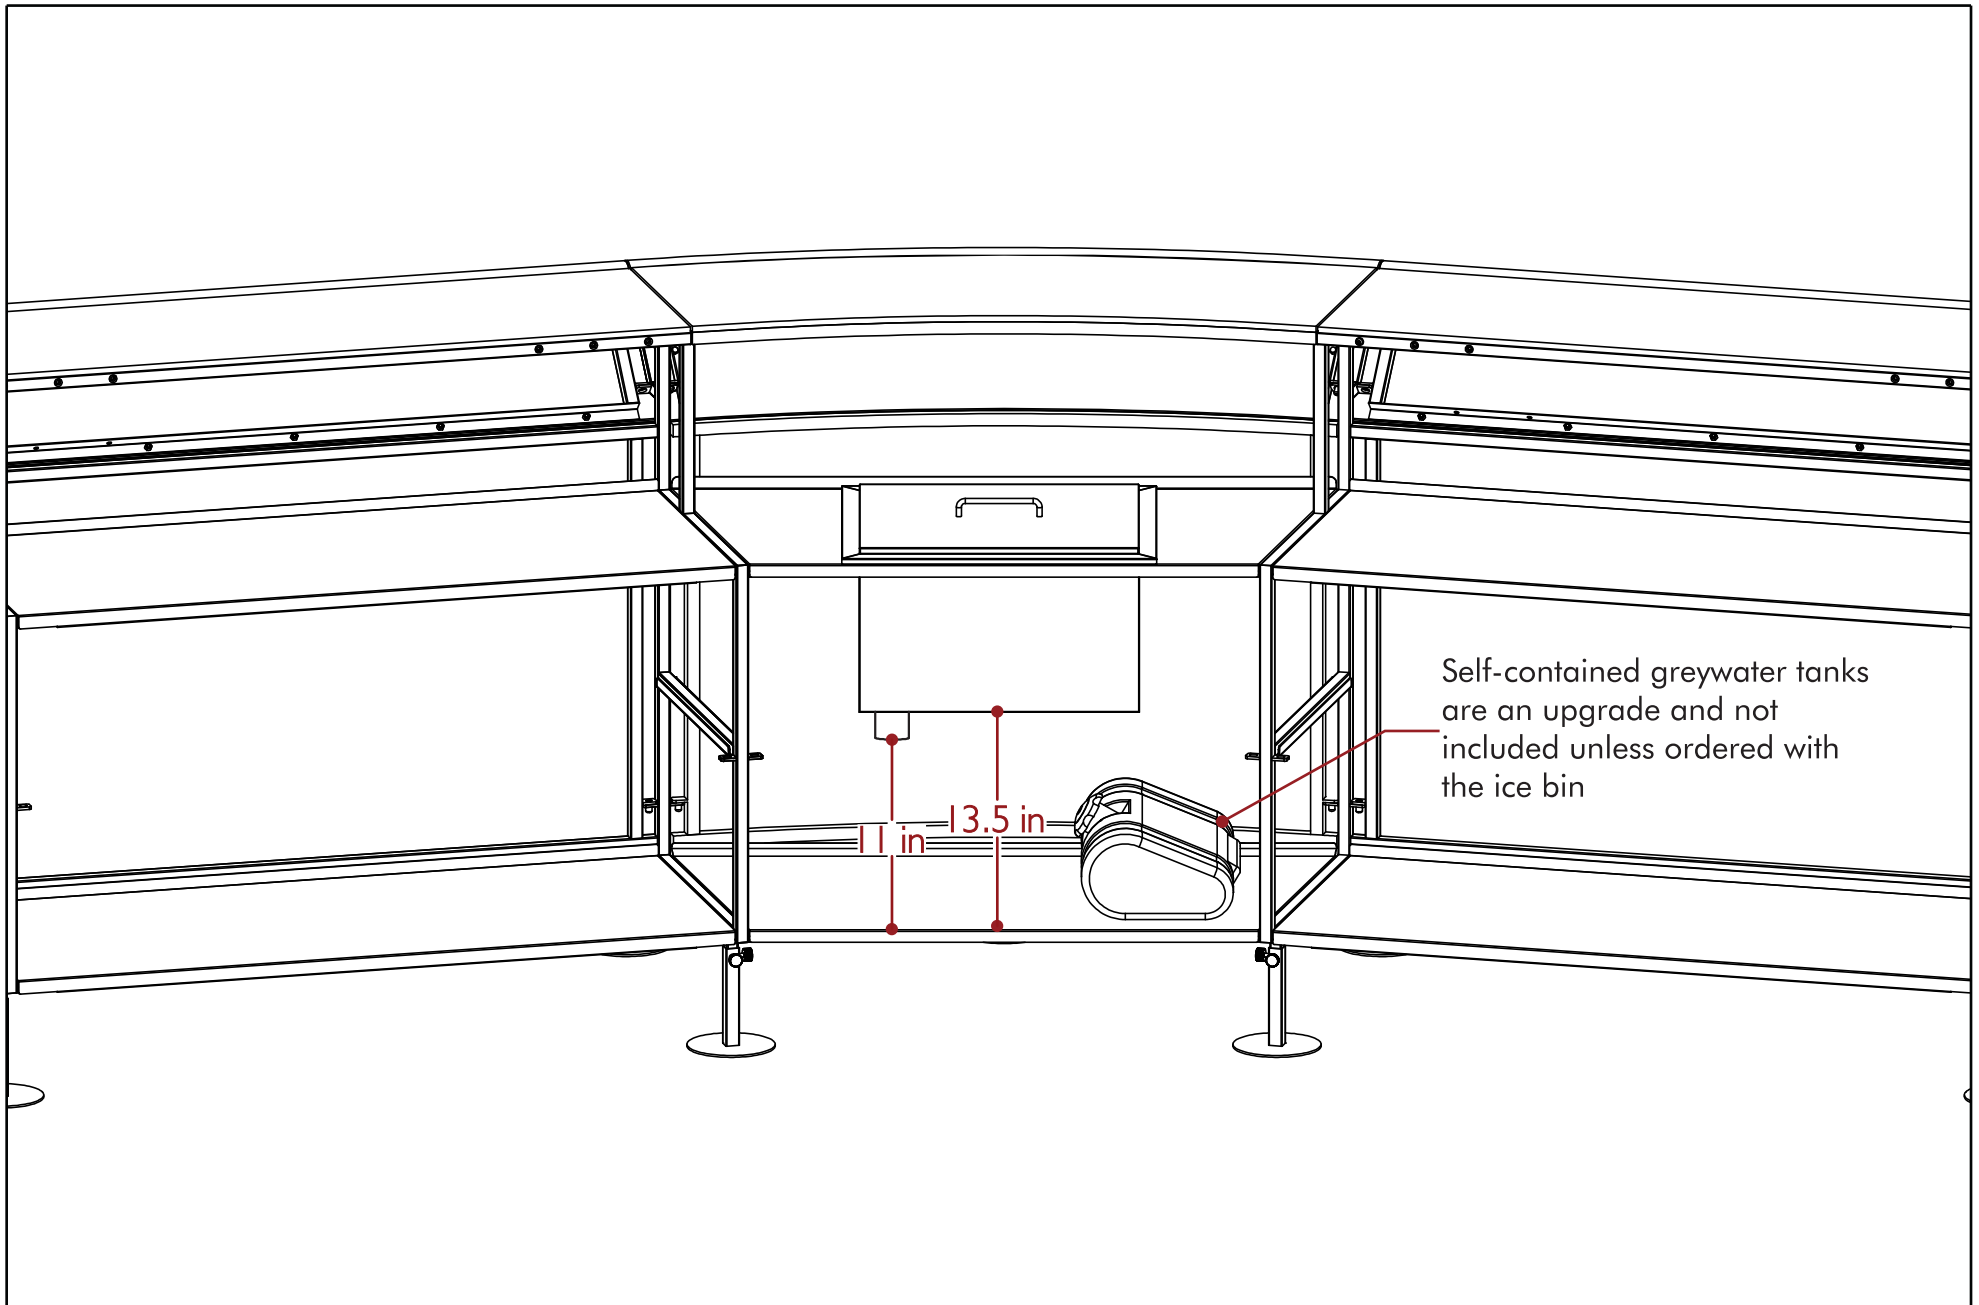

Circular Segment Ice Bin

Self-contained greywater tanks are an upgrade and not included unless ordered with the ice bin

Circular Segment Ice Bin

Gray Water Tank

Capacity: 2 Gallons

Circular Segment Ice Bin