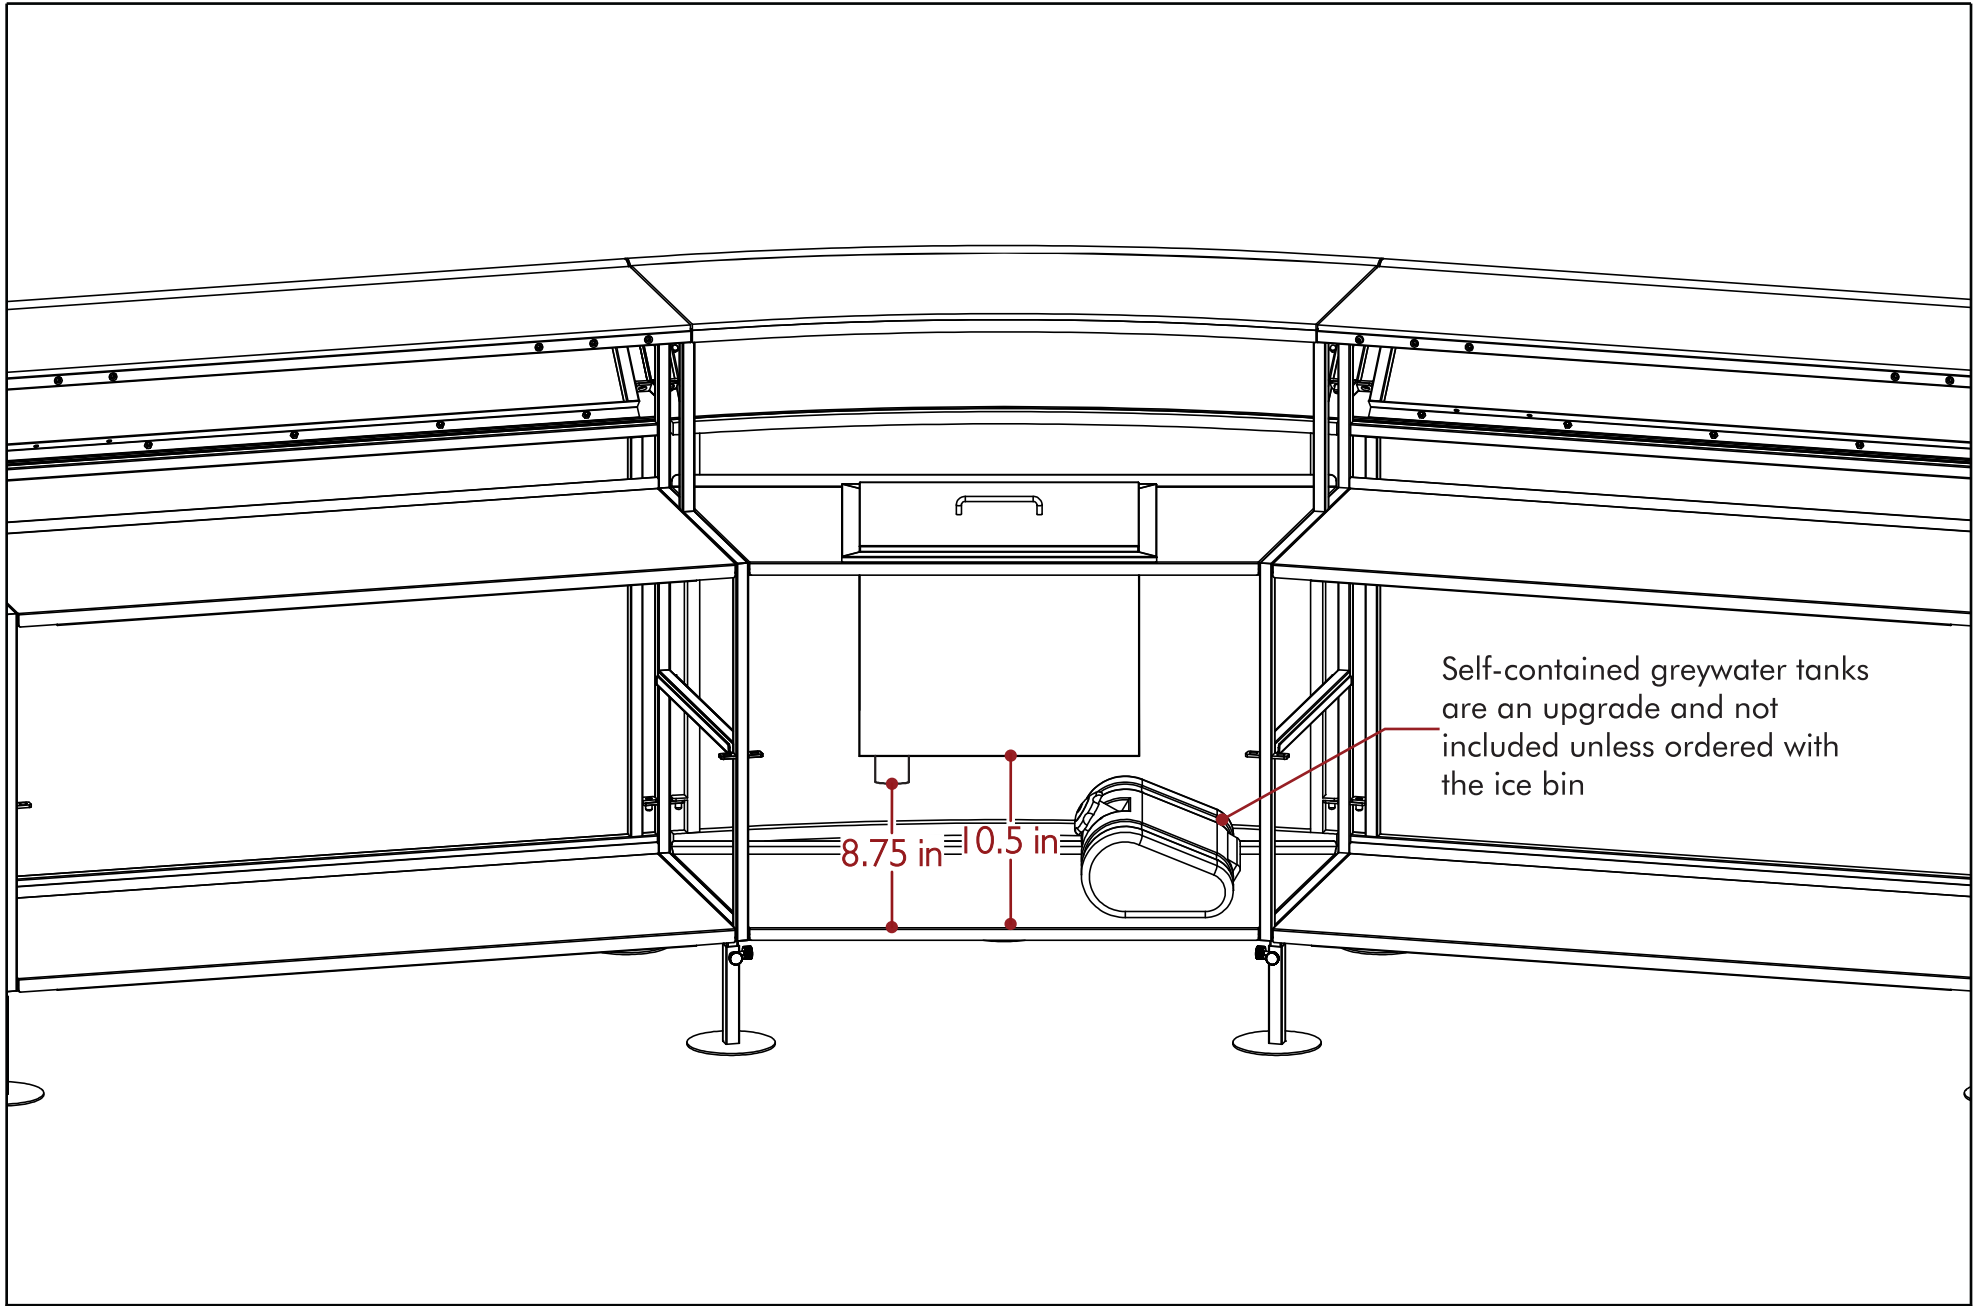

Circular Segment Deep Ice Bin

Self-contained greywater tanks are an upgrade and not included unless ordered with the ice bin

8.75 in | 10.5 in

Circular Segment Deep Ice Bin

Gray Water Tank

Capacity: 2 Gallons

Circular Segment Deep Ice Bin