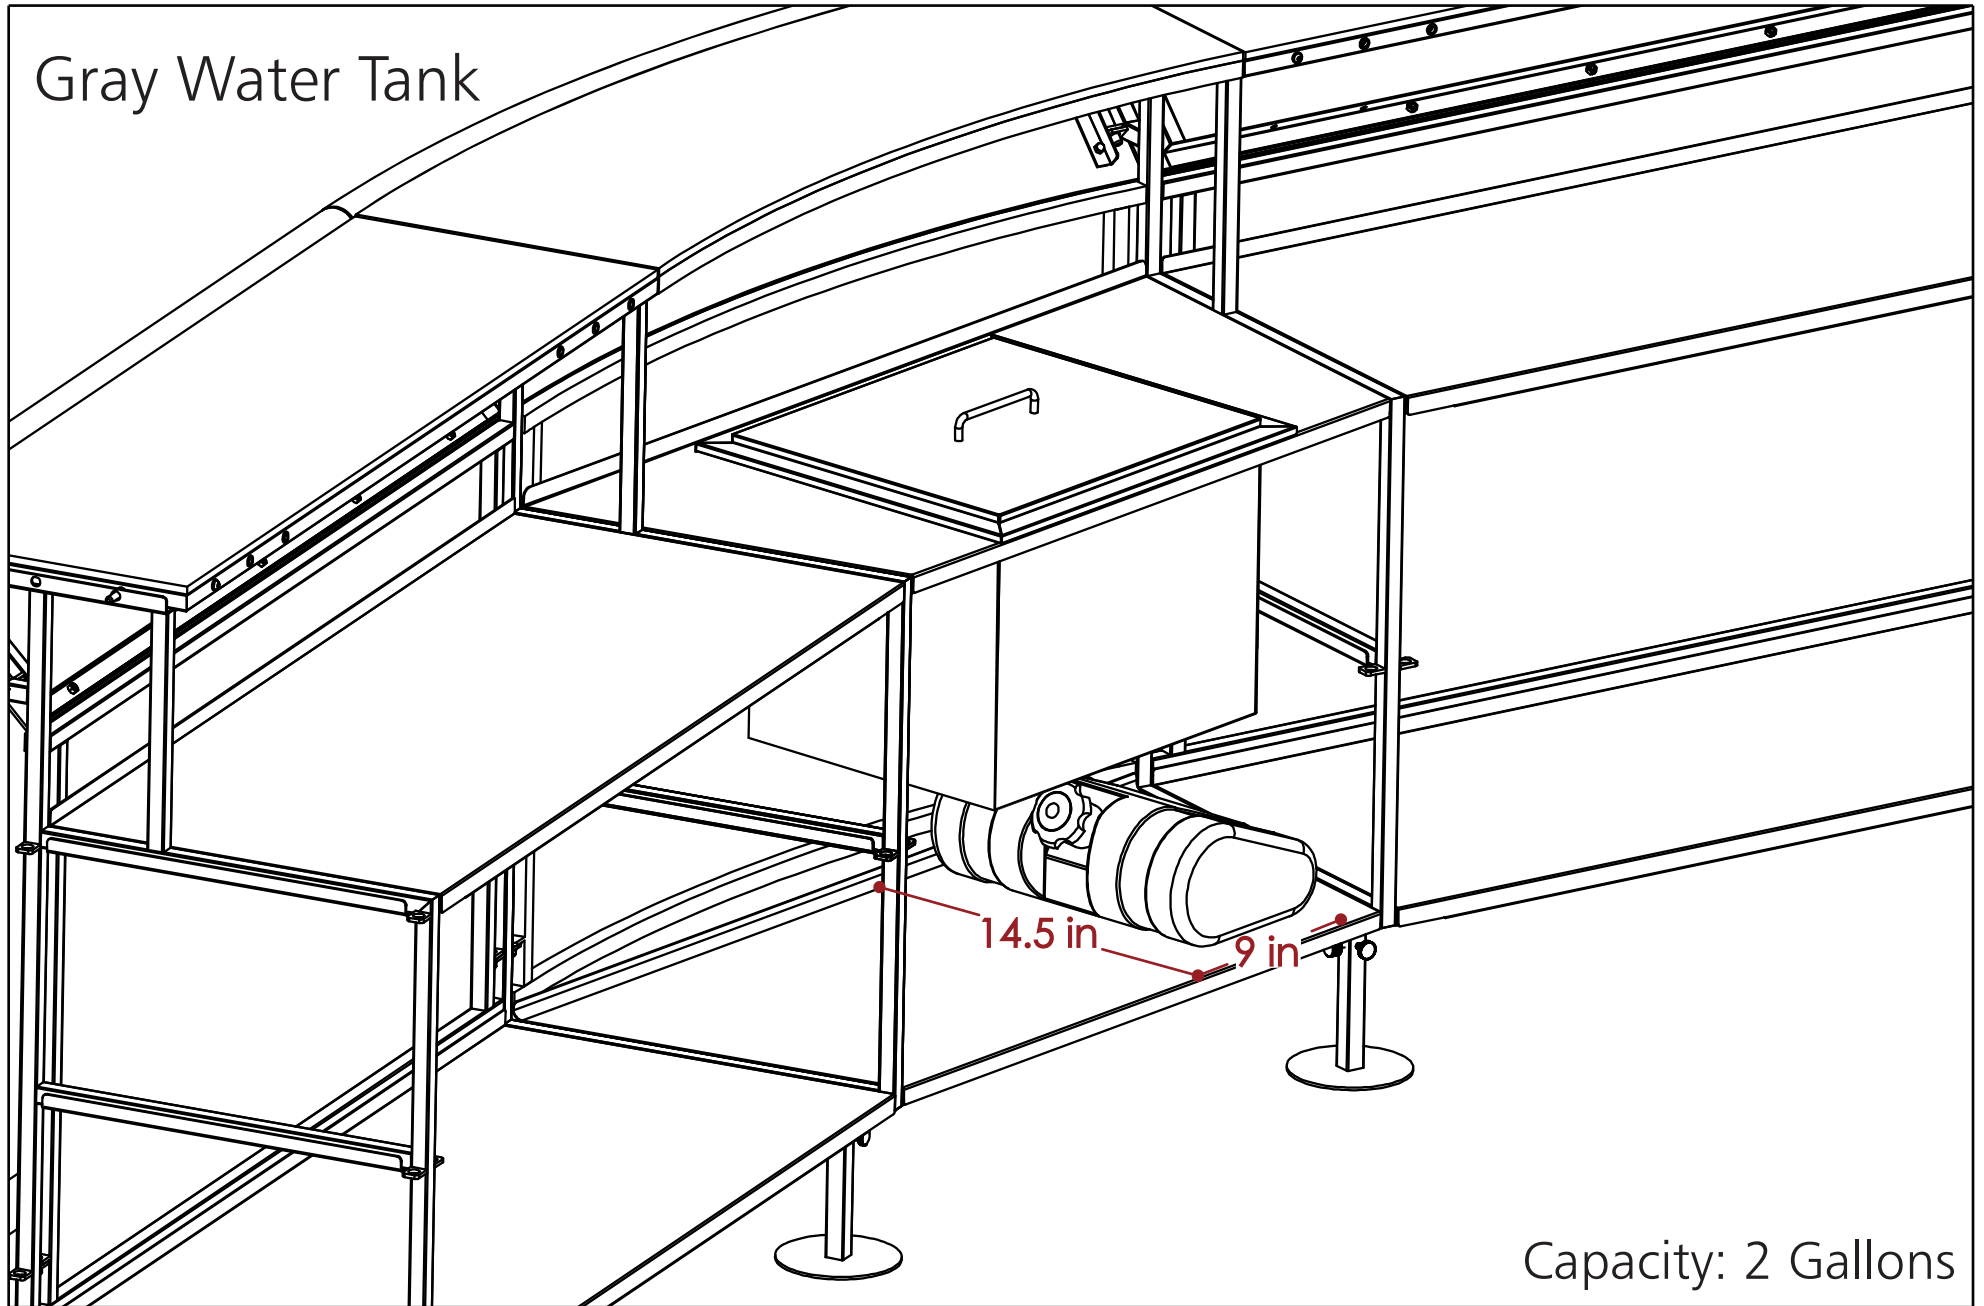

Circular Segment Deep Ice Bin

Self-contained greywater tanks are an upgrade and not included unless ordered with the ice bin

8.75 in | 10.5 in

Circular Segment Deep Ice Bin

Gray Water Tank

Capacity: 2 Gallons

Circular Segment Deep Ice Bin