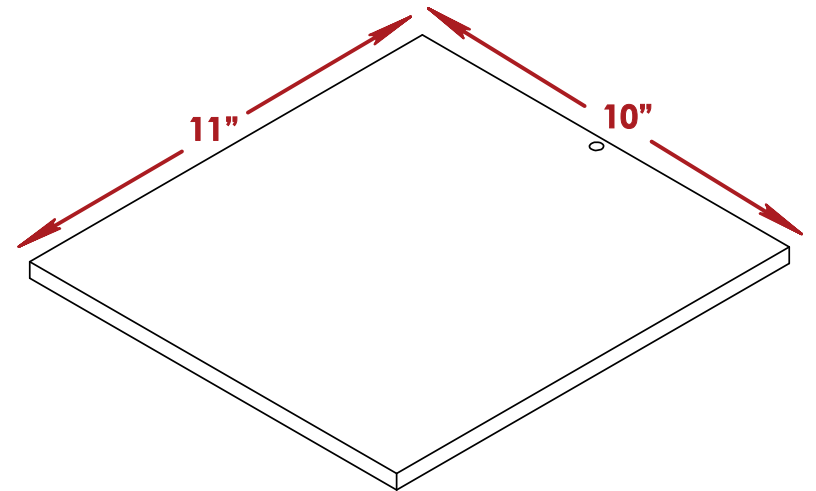

Cutting Board