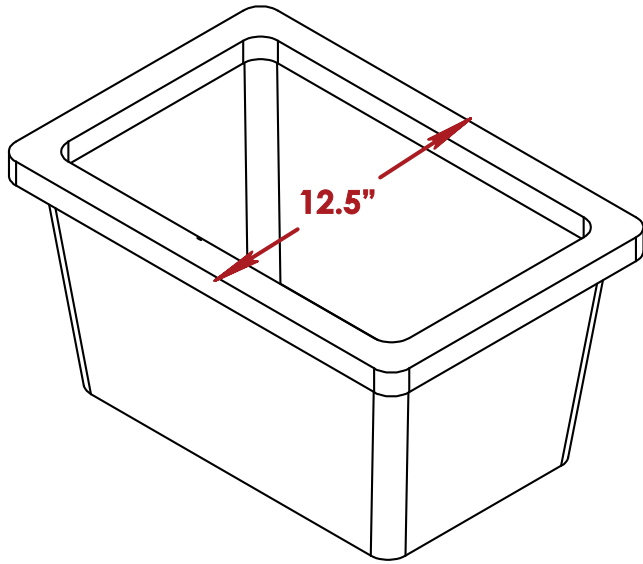

Ice bin

Two ice bins included