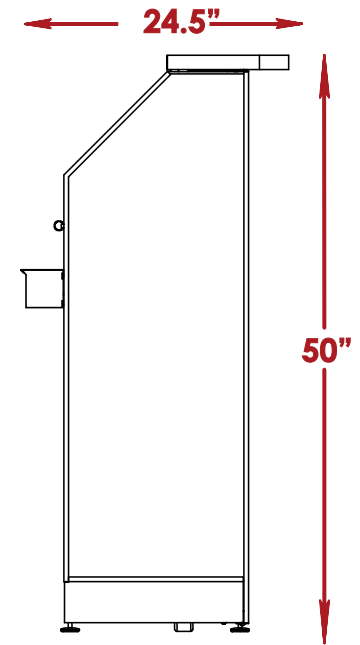

OVERALL DIM	
Height	50"
Width	39.5"
Depth	24.5"
Weight	70lb

Compact Bar

ALL DIMENSIONS ARE IN INCHES. THE INFORMATION CONTAINED WITHIN THIS DOCUMENT IS THE SOLE PROPERTY OF THE PORTABLE BAR COMPANY. ANY REPRODUCTION IN PART OR AS A WHOLE WITHOUT THE WRITTEN PERMISSION OF THE PORTABLE BAR COMPANY IS PROHIBITED.

OVERALL DIM

Height 51"

Width 32.5"

Depth 7.5"

Compact Bar

Speed Rail

Up to 9
bottles of wine.
Bottle diameter: 3"

Compact Bar

ALL DIMENSIONS ARE IN INCHES. THE INFORMATION CONTAINED WITHIN THIS DOCUMENT IS THE SOLE PROPERTY OF THE PORTABLE BAR COMPANY. ANY REPRODUCTION IN PART OR AS A WHOLE WITHOUT THE WRITTEN PERMISSION OF THE PORTABLE BAR COMPANY IS PROHIBITED.