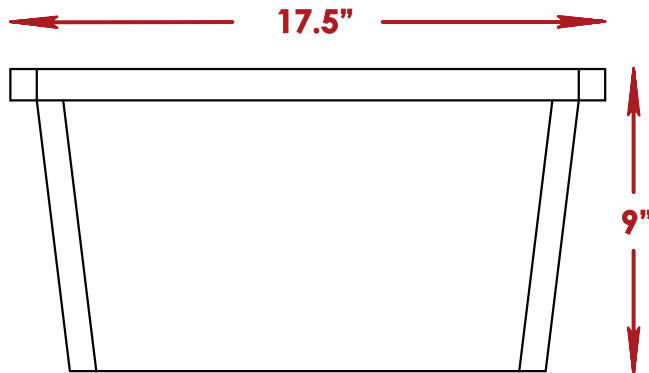

Up to 4
bags of ice

Bags weight: 10 lb