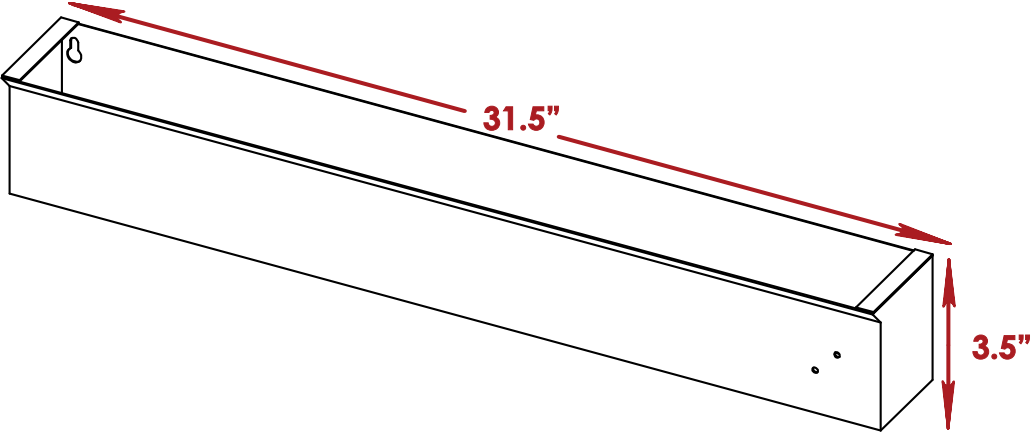

OVERALL DIM	
Height	50"
Width	39.5"
Depth	24.5"
Weight	70lb

Compact Bar

ALL DIMENSIONS ARE IN INCHES. THE INFORMATION CONTAINED WITHIN THIS DOCUMENT IS THE SOLE PROPERTY OF THE PORTABLE BAR COMPANY. ANY REPRODUCTION IN PART OR AS A WHOLE WITHOUT THE WRITTEN PERMISSION OF THE PORTABLE BAR COMPANY IS PROHIBITED.

OVERALL DIM

Height 51"

Width 32.5"

Depth 7.5"

Compact Bar

Speed Rail

Up to 9
bottles of wine.
Bottle diameter: 3"

Compact Bar

ALL DIMENSIONS ARE IN INCHES. THE INFORMATION CONTAINED WITHIN THIS DOCUMENT IS THE SOLE PROPERTY OF THE PORTABLE BAR COMPANY. ANY REPRODUCTION IN PART OR AS A WHOLE WITHOUT THE WRITTEN PERMISSION OF THE PORTABLE BAR COMPANY IS PROHIBITED.