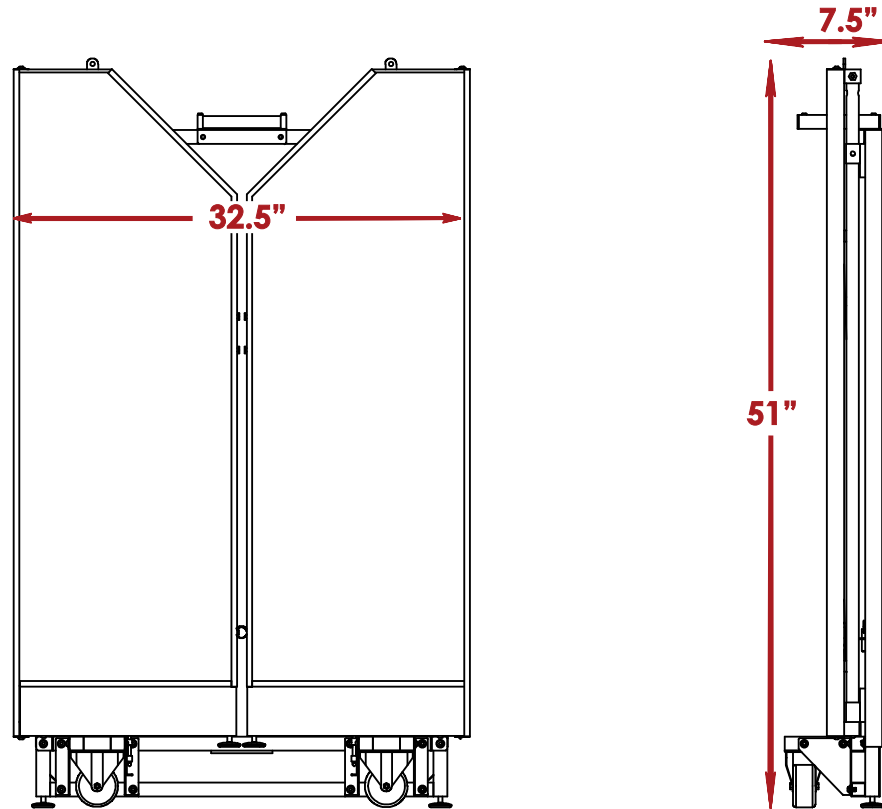

OVERALL DIM	
Height	50"
Width	39.5"
Depth	24.5"
Weight	70lb

Compact Bar

ALL DIMENSIONS ARE IN INCHES. THE INFORMATION CONTAINED WITHIN THIS DOCUMENT IS THE SOLE PROPERTY OF THE PORTABLE BAR COMPANY. ANY REPRODUCTION IN PART OR AS A WHOLE WITHOUT THE WRITTEN PERMISSION OF THE PORTABLE BAR COMPANY IS PROHIBITED.

OVERALL DIM

Height 51"

Width 32.5"

Depth 7.5"

Compact Bar

Speed Rail

Up to 9
bottles of wine.
Bottle diameter: 3"

Compact Bar

ALL DIMENSIONS ARE IN INCHES. THE INFORMATION CONTAINED WITHIN THIS DOCUMENT IS THE SOLE PROPERTY OF THE PORTABLE BAR COMPANY. ANY REPRODUCTION IN PART OR AS A WHOLE WITHOUT THE WRITTEN PERMISSION OF THE PORTABLE BAR COMPANY IS PROHIBITED.