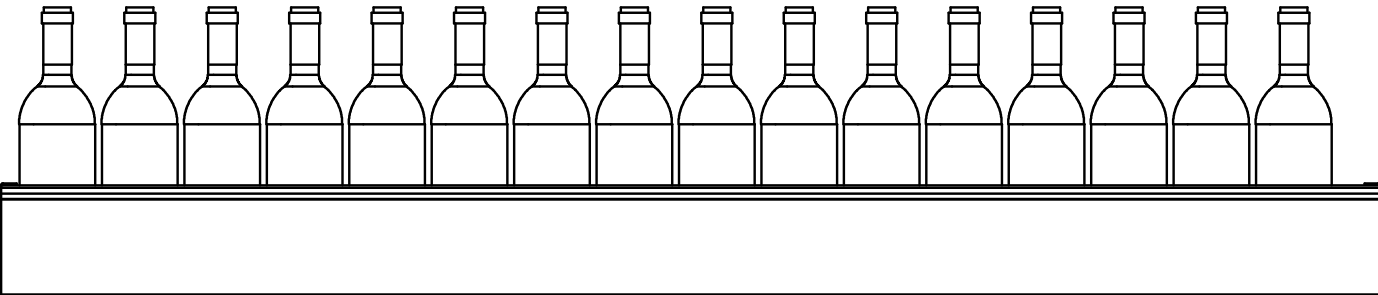

OVERALL DIM

Height	49.5"
Width	63.5"
Depth	35"
Weight	170lb

Standard Bar

OVERALL DIMM

Height 51.5"

Width 68"

Depth 13"

Standard Bar

Speed Rail

Up to 16
bottles of wine.
Bottle diameter: 3"

Standard Bar

Ice bin

Two ice bins included

Up to 4
bags of ice

Bags weight: 10 lb

Cutting Board

Standard Bar