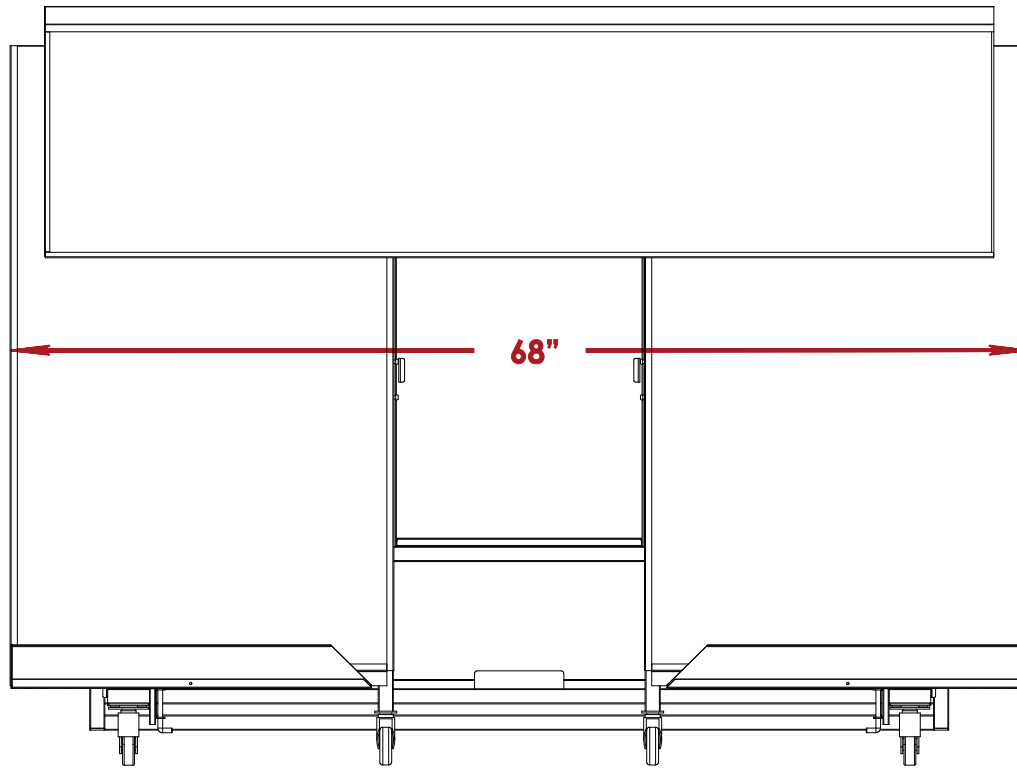

OVERALL DIM

Height	49.5"
Width	63.5"
Depth	35"
Weight	170lb

Standard Bar

OVERALL DIMM

Height 51.5"

Width 68"

Depth 13"

Standard Bar

Speed Rail

Up to 16
bottles of wine.
Bottle diameter: 3"

Standard Bar

Ice bin

Two ice bins included

Up to 4
bags of ice

Bags weight: 10 lb

Cutting Board

Standard Bar