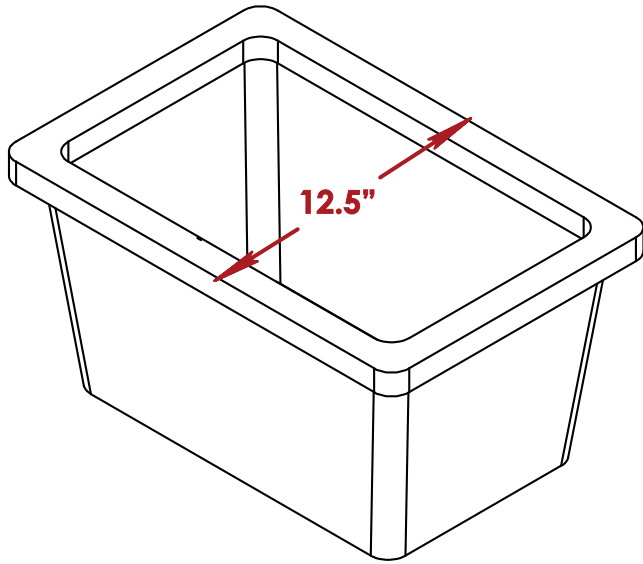

OVERALL DIM

Height	49.5"
Width	63.5"
Depth	35"
Weight	170lb

Standard Bar

OVERALL DIMM

Height 51.5"

Width 68"

Depth 13"

Standard Bar

Speed Rail

Up to 16
bottles of wine.
Bottle diameter: 3"

Standard Bar

Ice bin

Two ice bins included

Up to 4
bags of ice

Bags weight: 10 lb

Cutting Board