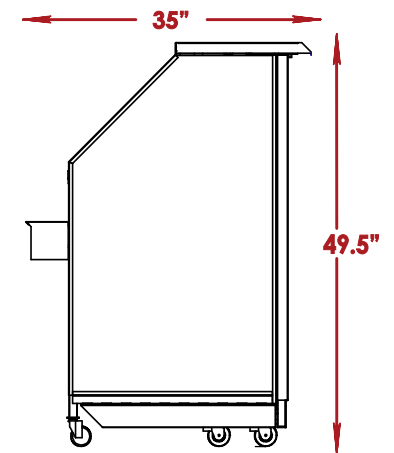

OVERALL DIM

Height	49.5"
Width	63.5"
Depth	35"
Weight	170lb

Standard Bar

OVERALL DIMM

Height 51.5"

Width 68"

Depth 13"

Standard Bar

Speed Rail

Up to 16
bottles of wine.
Bottle diameter: 3"

Standard Bar

Ice bin

Two ice bins included

Up to 4
bags of ice

Bags weight: 10 lb

Cutting Board