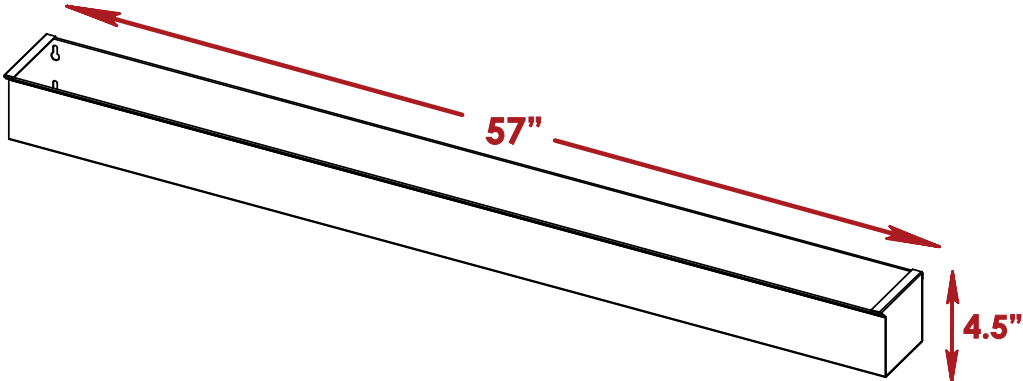

OVERALL DIM

Height	49.5"
Width	63.5"
Depth	35"
Weight	170lb

Standard Bar

OVERALL DIMM

Height 51.5"

Width 68"

Depth 13"

Standard Bar

Speed Rail

Up to 16
bottles of wine.
Bottle diameter: 3"

Standard Bar

Ice bin

Two ice bins included

Up to 4
bags of ice

Bags weight: 10 lb

Cutting Board

Standard Bar