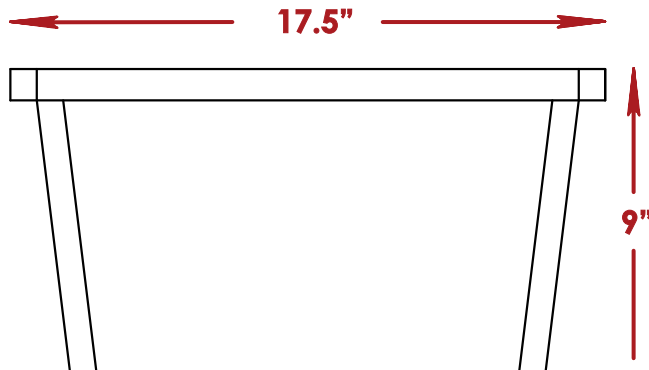

OVERALL DIM

Height	49.5"
Width	63.5"
Depth	35"
Weight	170lb

Standard Bar

OVERALL DIMM

Height 51.5"

Width 68"

Depth 13"

Standard Bar

Speed Rail

Up to 16
bottles of wine.
Bottle diameter: 3"

Standard Bar

Ice bin

Two ice bins included

Up to 4
bags of ice

Bags weight: 10 lb

Cutting Board

Standard Bar