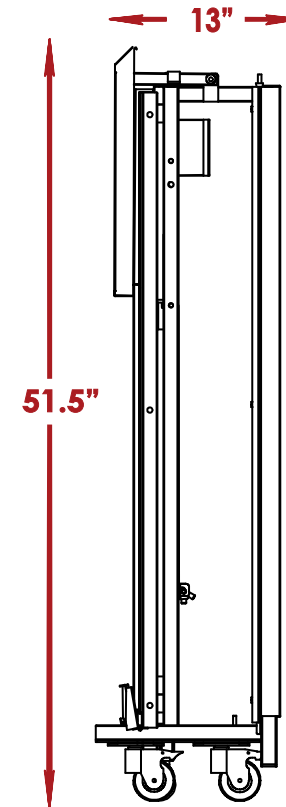

OVERALL DIM

Height	49.5"
Width	63.5"
Depth	35"
Weight	170lb

Standard Bar

OVERALL DIMM

Height 51.5"

Width 68"

Depth 13"

Standard Bar

Speed Rail

Up to 16
bottles of wine.
Bottle diameter: 3"

Standard Bar

Ice bin

Two ice bins included

Up to 4
bags of ice

Bags weight: 10 lb

Cutting Board