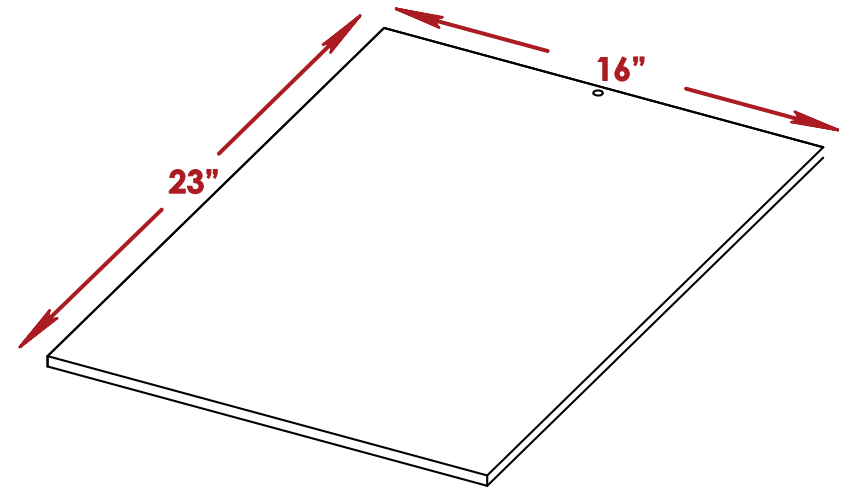

OVERALL DIM

Height	49.5"
Width	63.5"
Depth	35"
Weight	170lb

Standard Bar

OVERALL DIMM

Height 51.5"

Width 68"

Depth 13"

Standard Bar

Speed Rail

Up to 16
bottles of wine.
Bottle diameter: 3"

Standard Bar

Ice bin

Two ice bins included

Up to 4
bags of ice

Bags weight: 10 lb

Cutting Board

Standard Bar