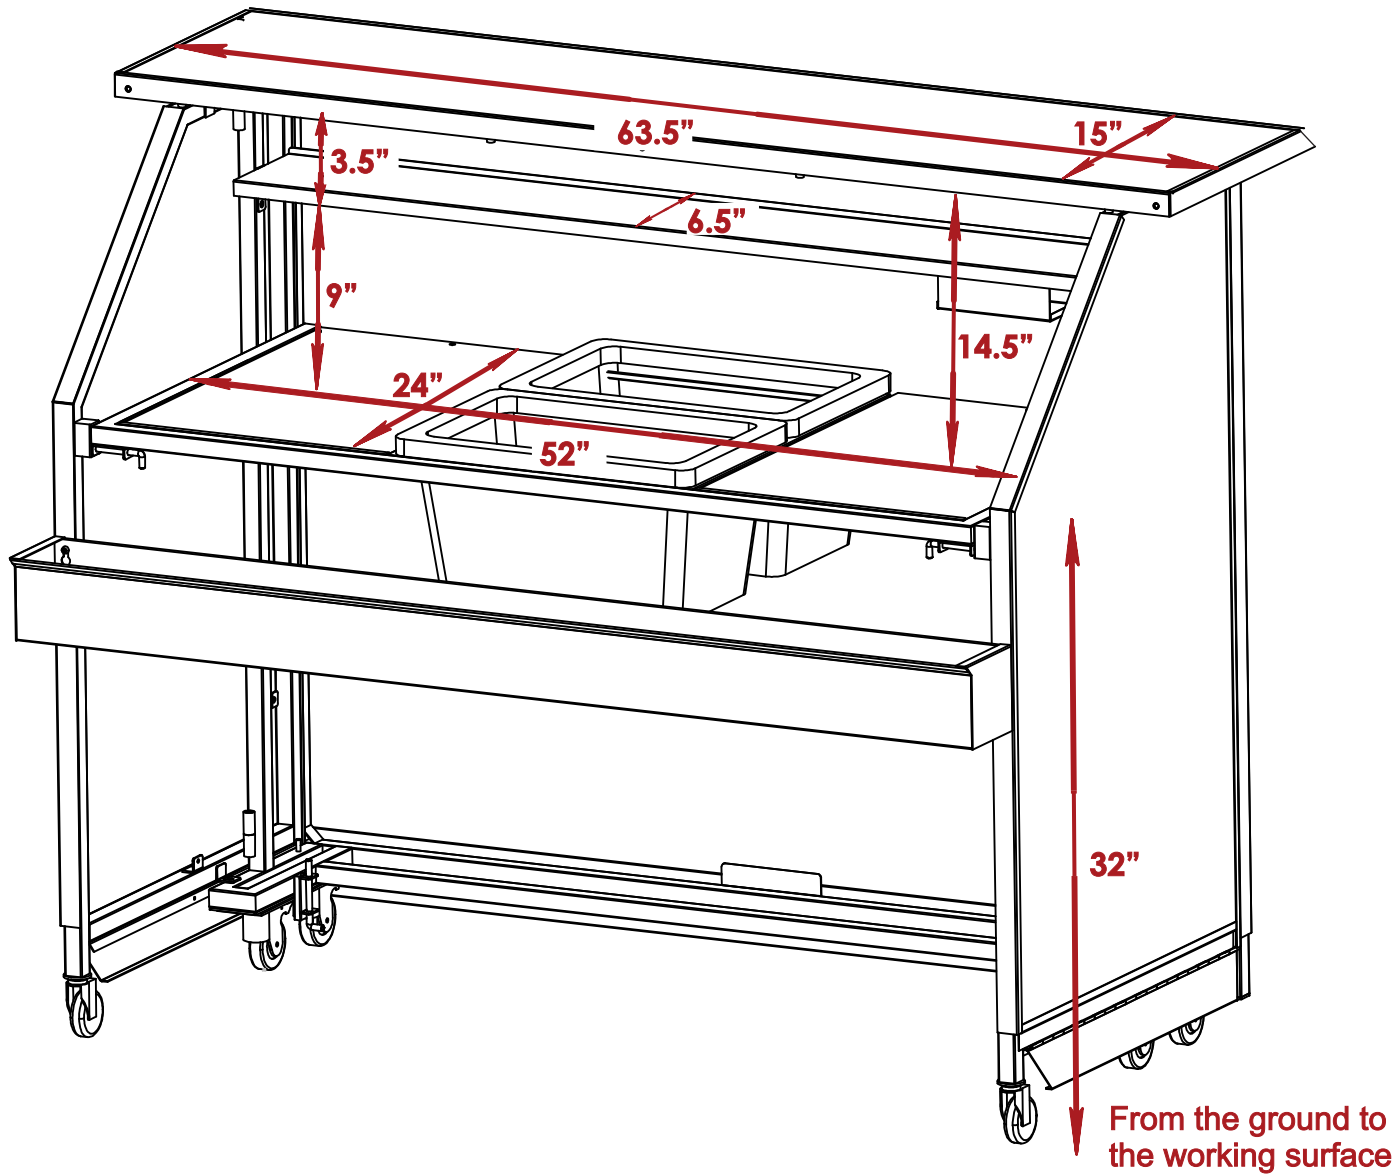

OVERALL DIM

Height	49.5"
Width	63.5"
Depth	35"
Weight	170lb

Standard Bar

OVERALL DIMM

Height 51.5"

Width 68"

Depth 13"

Standard Bar

Speed Rail

Up to 16
bottles of wine.
Bottle diameter: 3"

Standard Bar

Ice bin

Two ice bins included

Up to 4
bags of ice

Bags weight: 10 lb

Cutting Board

Standard Bar