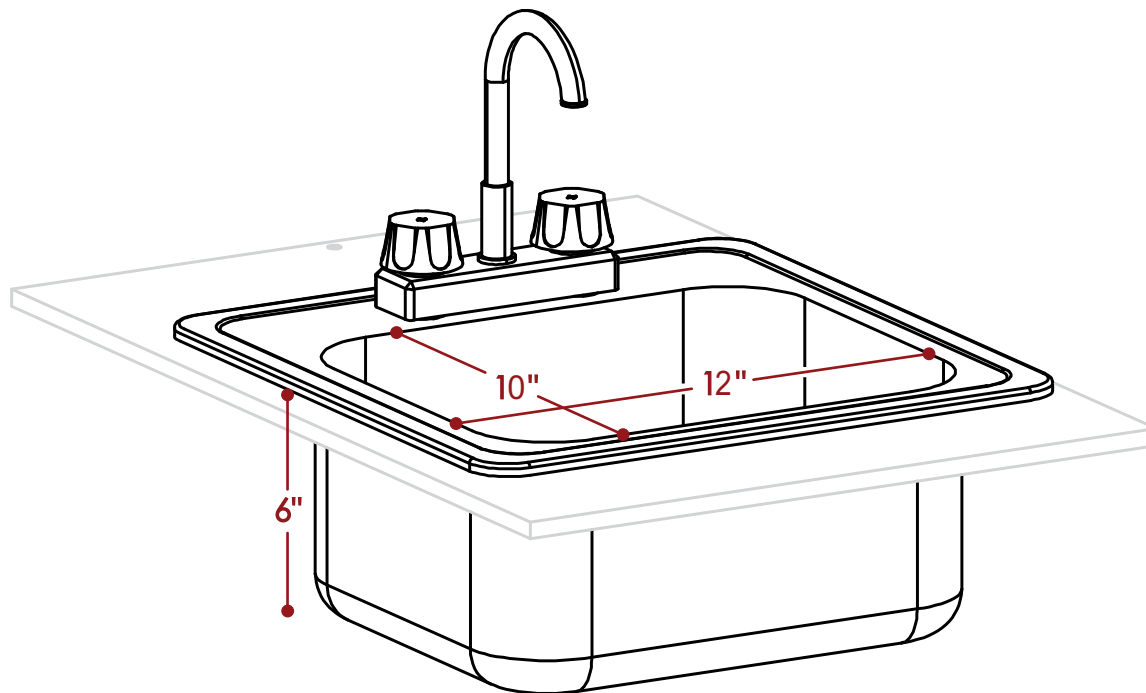

## Professional Bar Sink System

ALL DIMENSIONS ARE IN INCHES. THE INFORMATION CONTAINED WITHIN THIS DOCUMENT IS THE SOLE PROPERTY OF THE PORTABLE BAR COMPANY. ANY REPRODUCTION IN PART OR AS A WHOLE WITHOUT THE WRITTEN PERMISSION OF THE PORTABLE BAR COMPANY IS PROHIBITED.

Stainless steel sink insert

Water pump

6gal Waste water tank

5gal Waste water tank

2.5gal Water heater