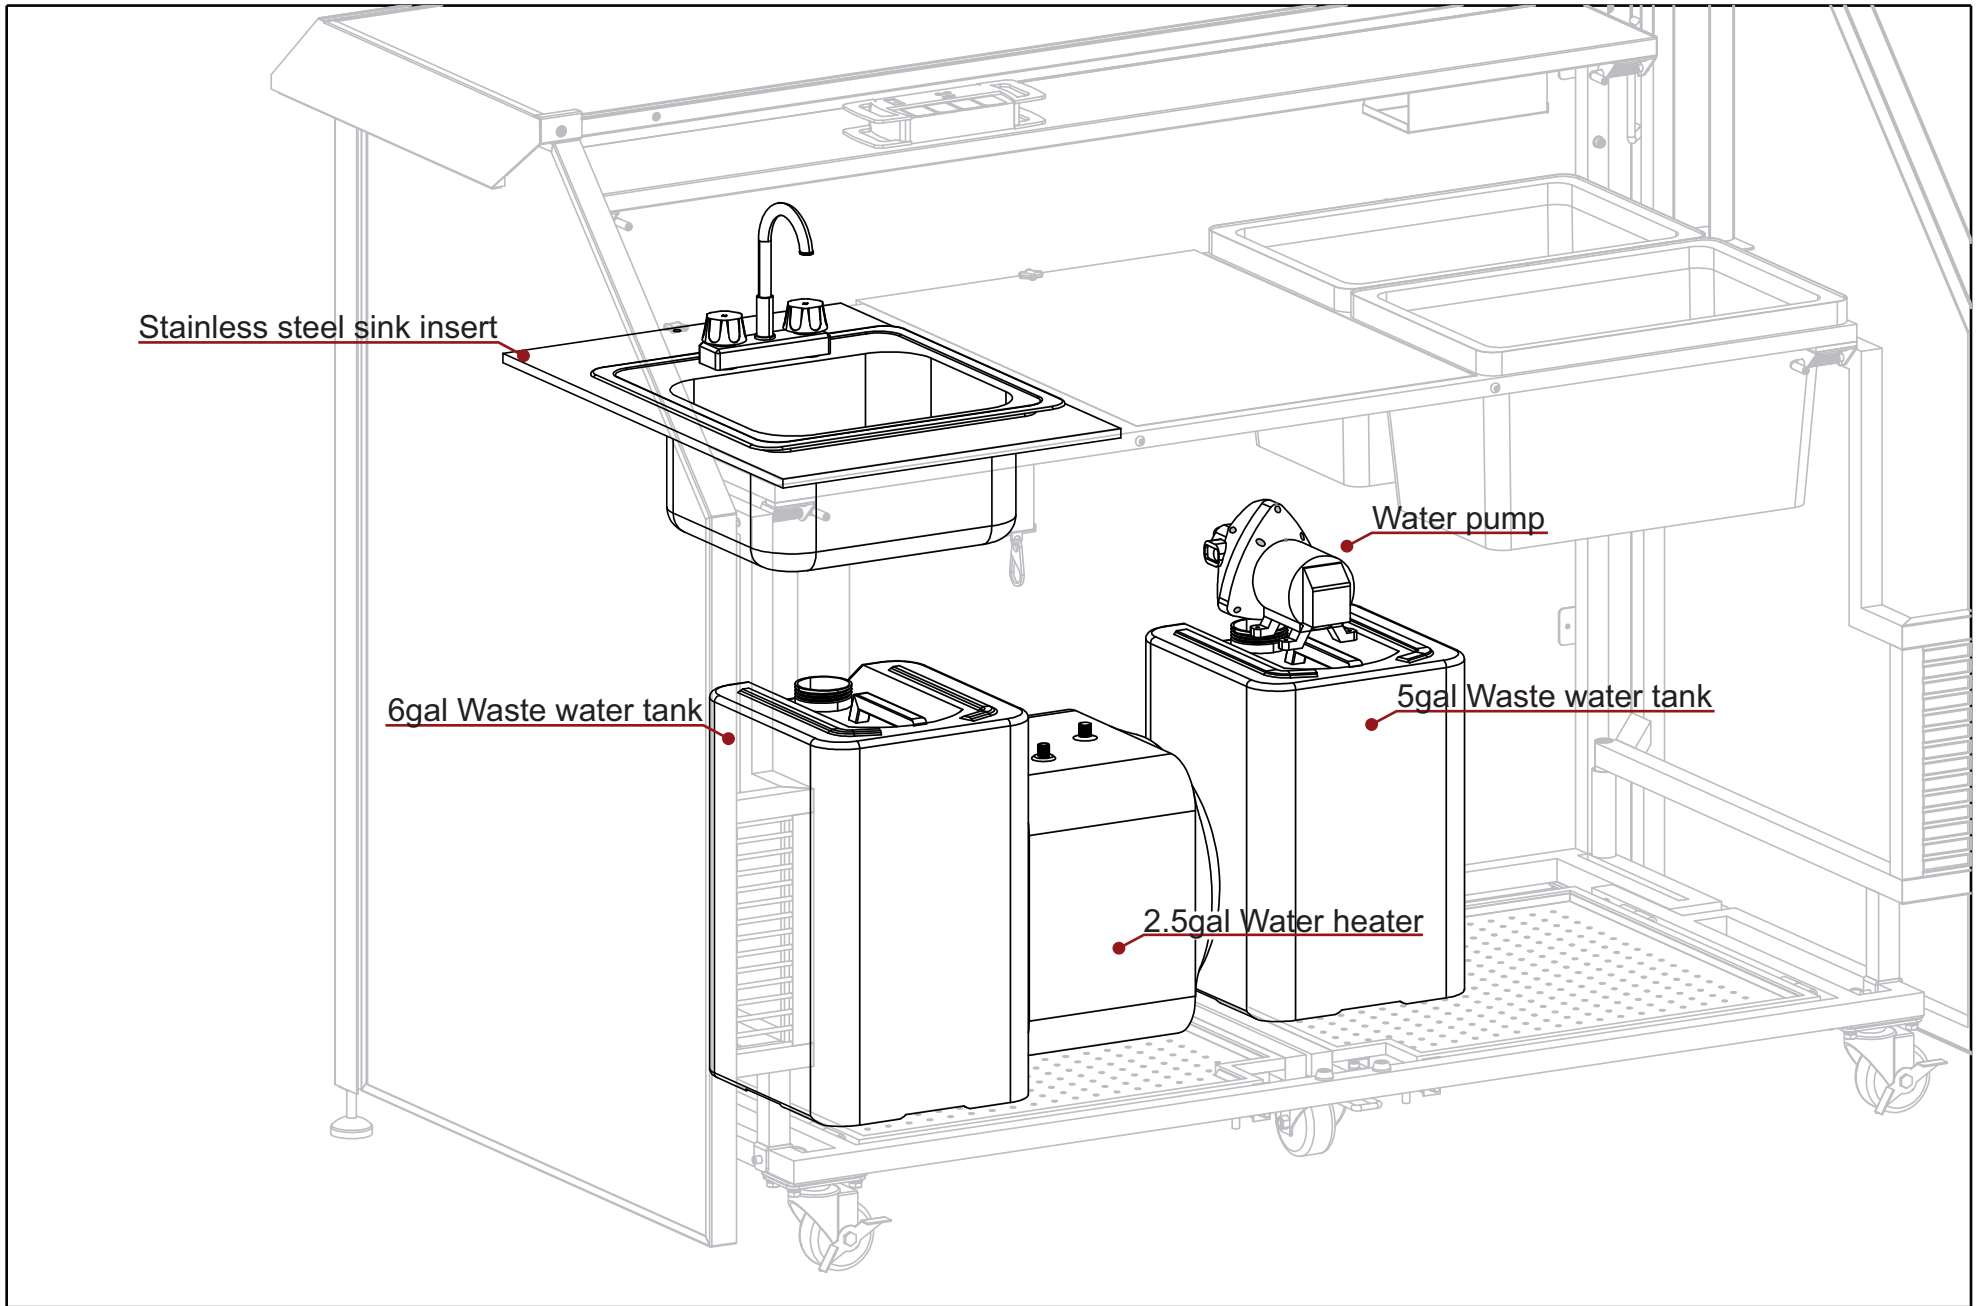

## Professional Bar Sink System

ALL DIMENSIONS ARE IN INCHES. THE INFORMATION CONTAINED WITHIN THIS DOCUMENT IS THE SOLE PROPERTY OF THE PORTABLE BAR COMPANY. ANY REPRODUCTION IN PART OR AS A WHOLE WITHOUT THE WRITTEN PERMISSION OF THE PORTABLE BAR COMPANY IS PROHIBITED.

Stainless steel sink insert

Water pump

6gal Waste water tank

5gal Waste water tank

2.5gal Water heater

## Professional Bar Sink System